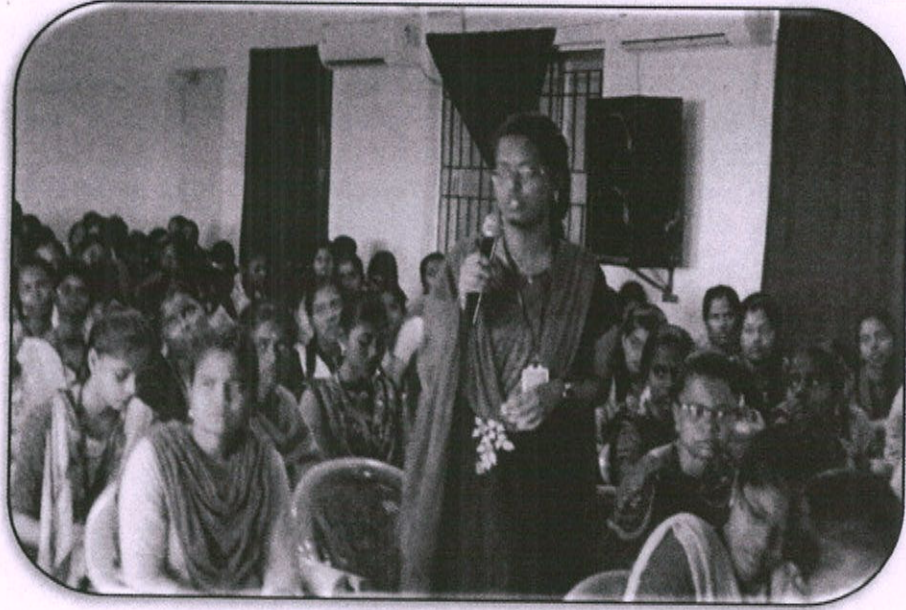

**"Empowering Voices: Communication Skill Development for Women "-Training Program on
17.12.2021**

PRINCIPAL
PRINCIPAL

**SRI BHARATHI ENGINEERING
COLLEGE FOR WOMEN
KAIKKURICHI - 622 303.
PUDUKKOTTAI DISTRICT**

**Dr. S. THILAGAYATHI M.E., Ph.D.,
PRINCIPAL
SRI BHARATHI ENGINEERING
COLLEGE FOR WOMEN
Kaikkurchi - 622 303, Pudukkottai Dt.**