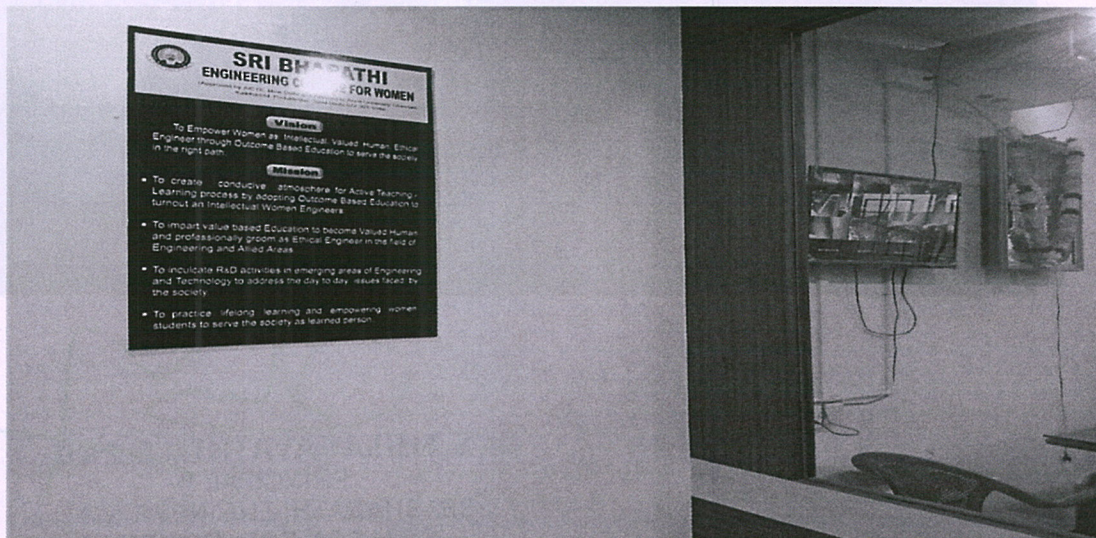

➤ Administrative Office

[Handwritten Signature]

Dr. S. THILAGAVATHI M.E., Ph.D.,
PRINCIPAL
SRI BHARATHI ENGINEERING
COLLEGE FOR WOMEN
Kaikkurichi - 622 303, Pudukkottai Dt.