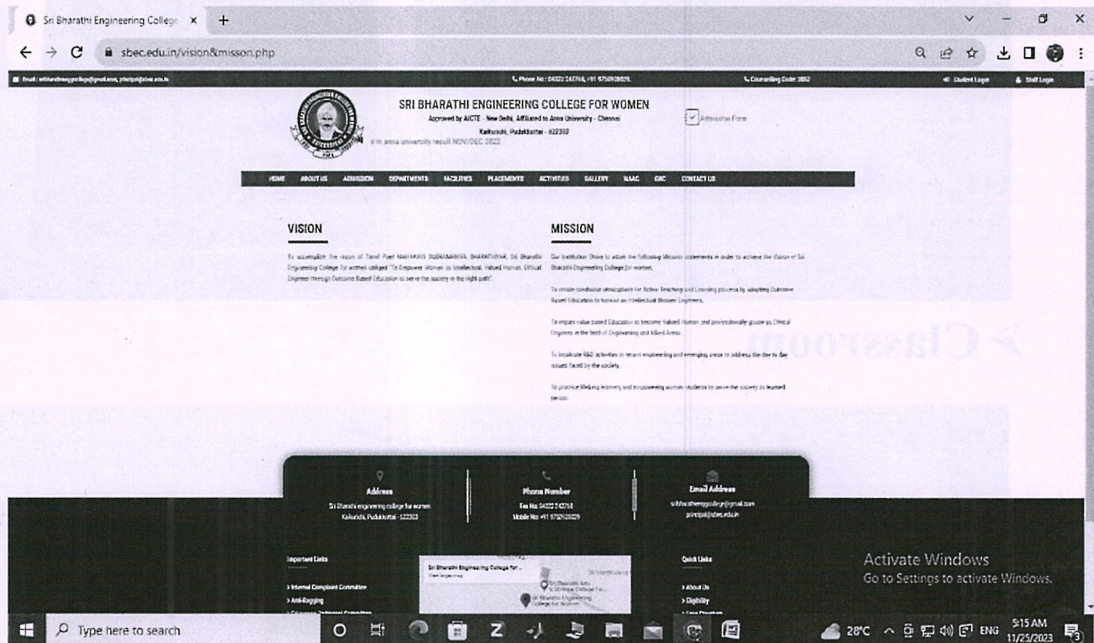

SRI BHARATHI ENGINEERING COLLEGE FOR WOMEN

(Approved by AICTE, New Delhi, & Affiliated to Anna University Chennai)

KAIKKURICHI, PUDUKKOTTAI-622 303

Institution Vision and Mission

Dissemination in the following aspects

➤ Website (www.sbec.edu.in)