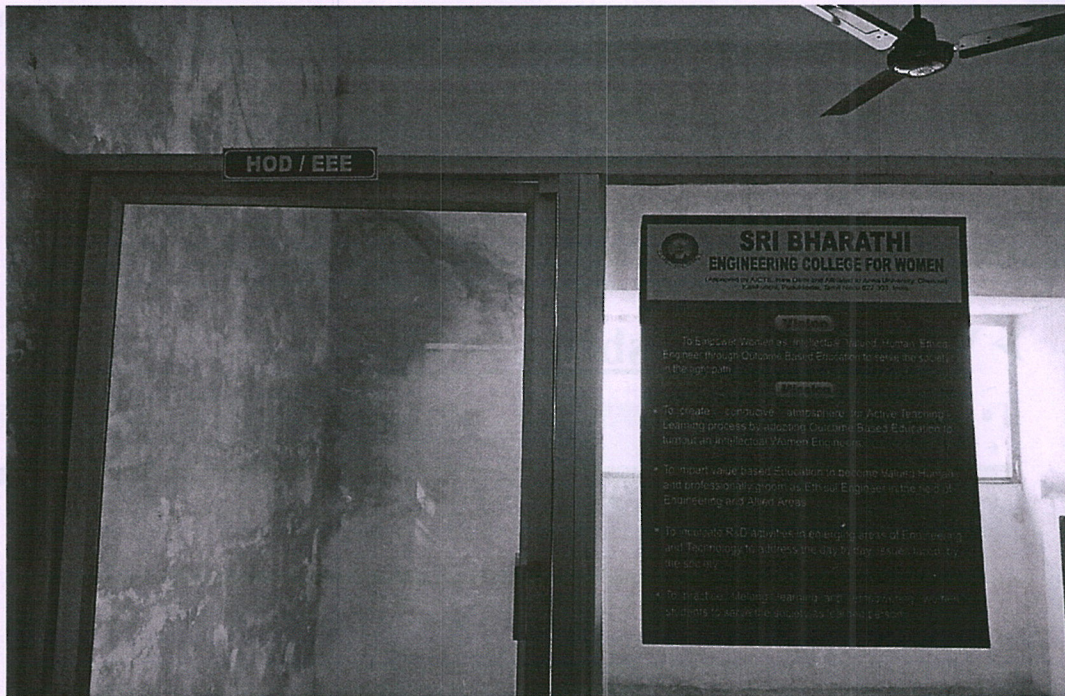

➤ HoD Room

➤ Classroom

Dr. S. THILAGAVATHI M.E., Ph.D.,
PRINCIPAL
SRI BHARATHI ENGINEERING
COLLEGE FOR WOMEN
Kaikkurchi - 622 303, Pudukkottai Dt.

➤ Laboratory

A handwritten signature in green ink, appearing to read "S. Thilagavathi".