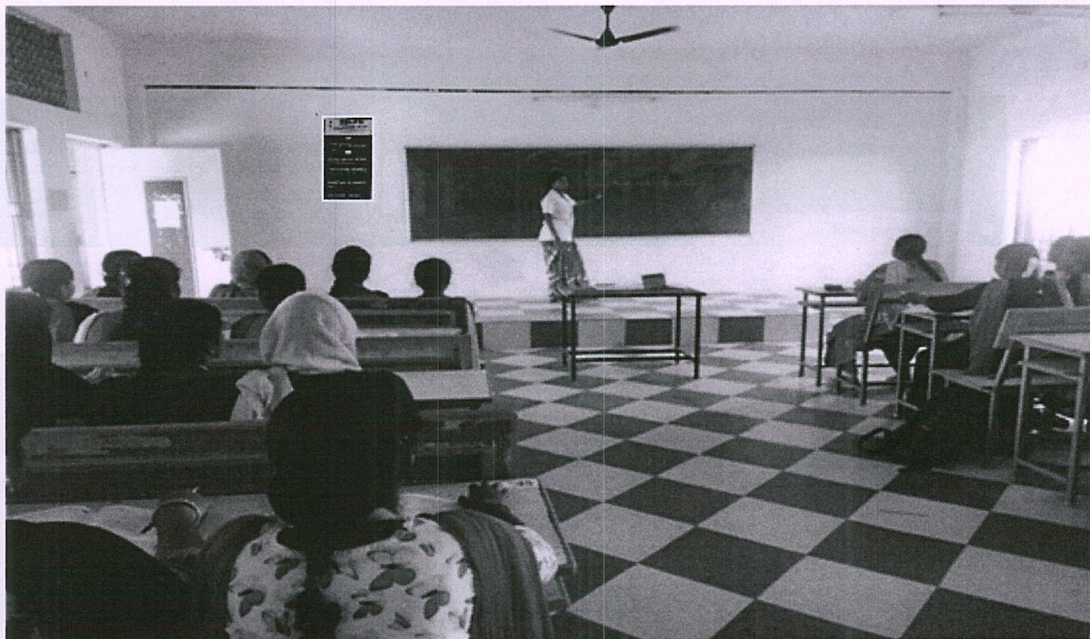

➤ HoD Room

➤ Classroom

Dr. S. THILAGAVATHI M.E., Ph.D.,
PRINCIPAL
SRI BHARATHI ENGINEERING
COLLEGE FOR WOMEN
Kaikkurchi - 622 303, Pudukkottai Dt.

➤ Laboratory

A handwritten signature in green ink, appearing to read "S. Thilagavathi".