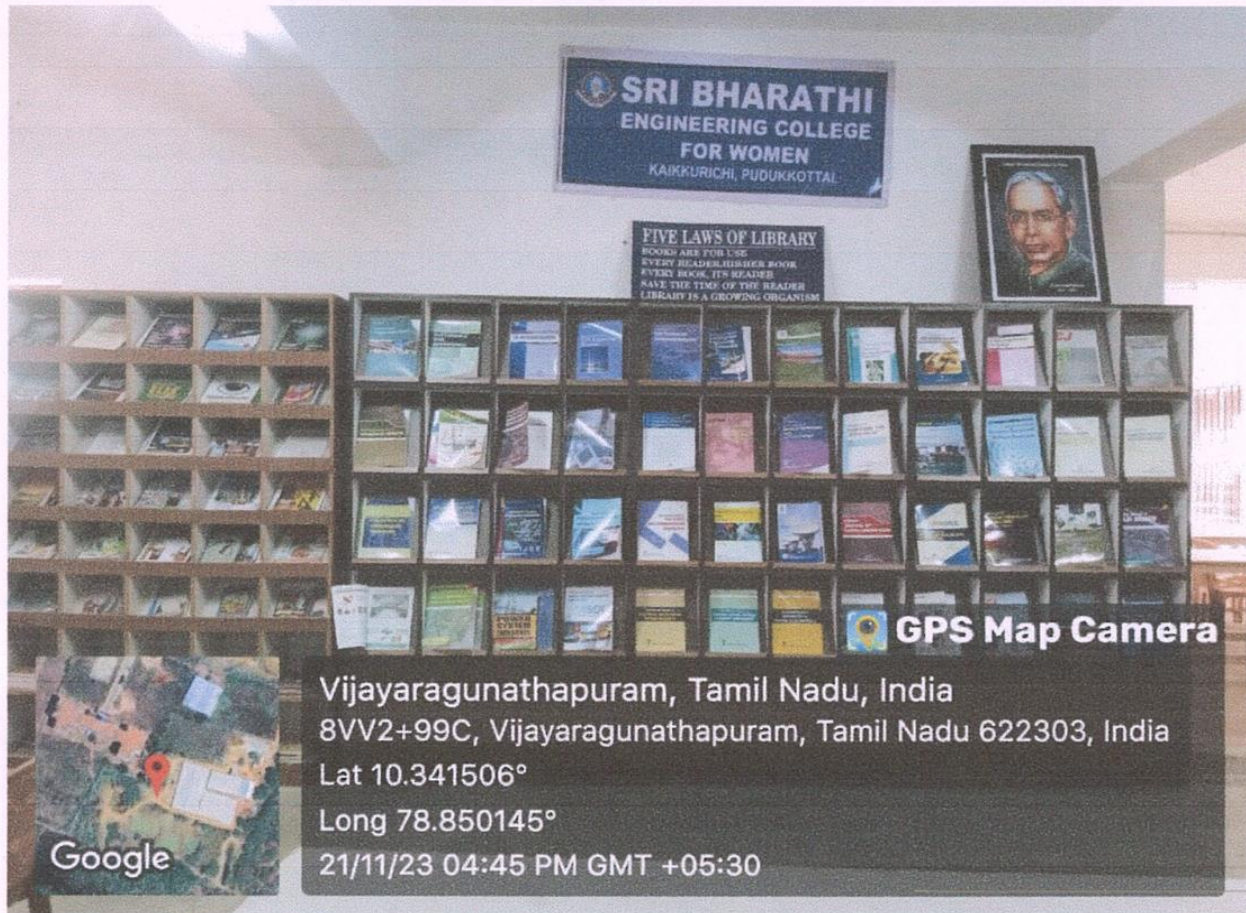

LIBRARY JOURNALS

Dr. **S.THILAGAVATHI M.E., Ph.D.,**
PRINCIPAL
**SRI BHARATHI ENGINEERING
COLLEGE FOR WOMEN**
Kaikkurchi - 622 303, Pudukkottai Dt.