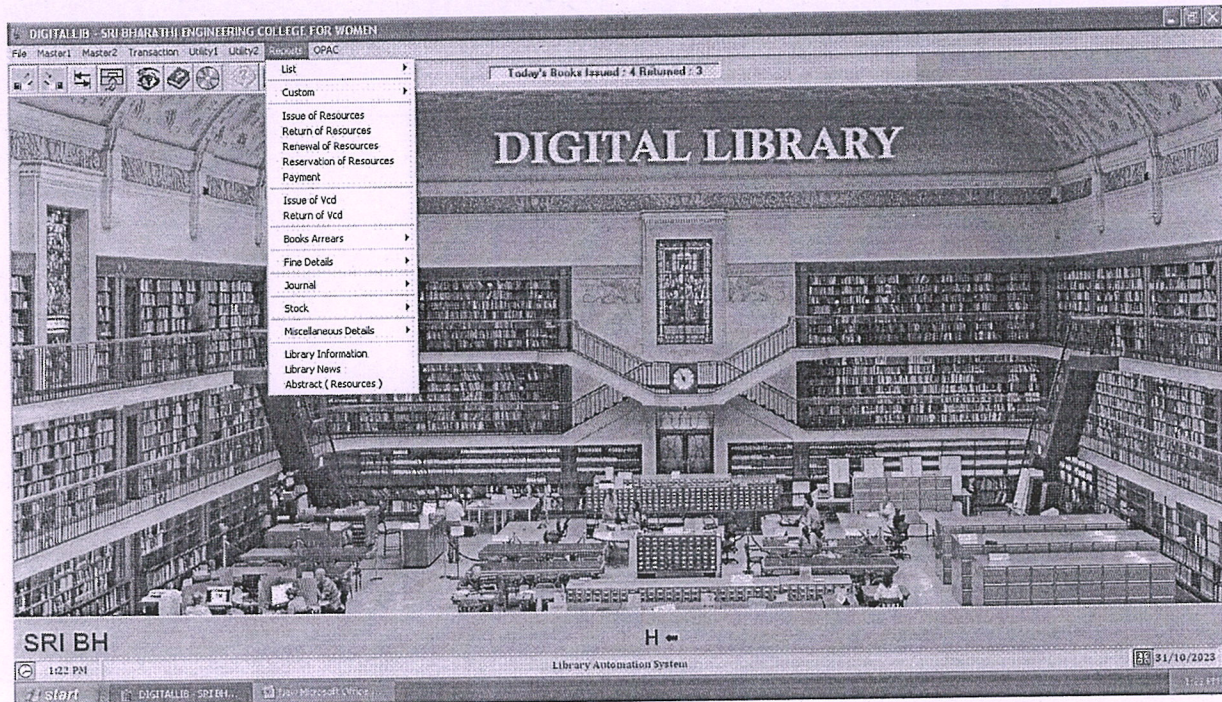

SUB SECTION IN FILE- REPORTS MENU

Dr. S. THILAGAVATHI M.E., Ph.D.,
PRINCIPAL
SRI BHARATHI ENGINEERING
COLLEGE FOR WOMEN
Kaikkurchi - 622 303, Pudukkottai Dt.

PRINCIPAL
SRI BHARATHI ENGINEERING
COLLEGE FOR WOMEN
KAIKKURICHI - 622 303.
PUDUKKOTTAI DISTRICT