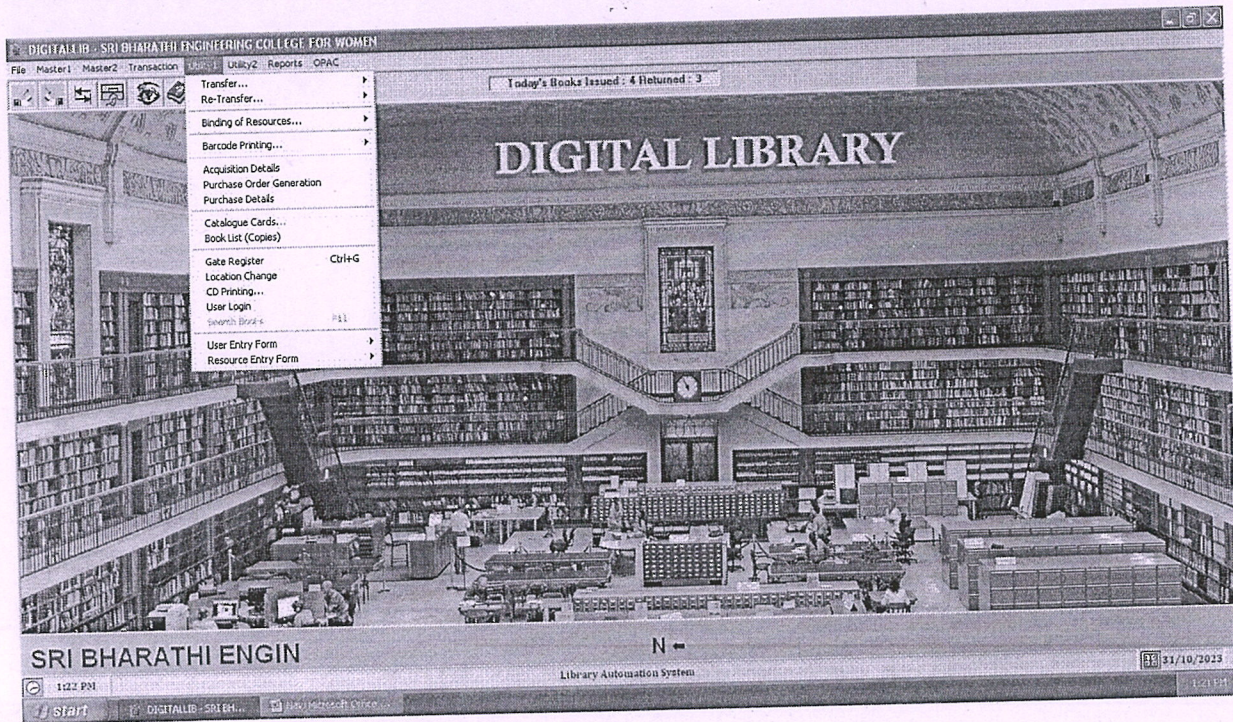

SUB SECTION IN FILE - UTILITY 1 MENU

Dr. S. THILAGAVATHI M.E., Ph.D.,
PRINCIPAL
SRI BHARATHI ENGINEERING
COLLEGE FOR WOMEN
Kaikkurchi - 622 303, Pudukkottai Dt.

PRINCIPAL
SRI BHARATHI ENGINEERING
COLLEGE FOR WOMEN
KAIKKURICHI - 622 303.
PUDUKKOTTAI DISTRICT