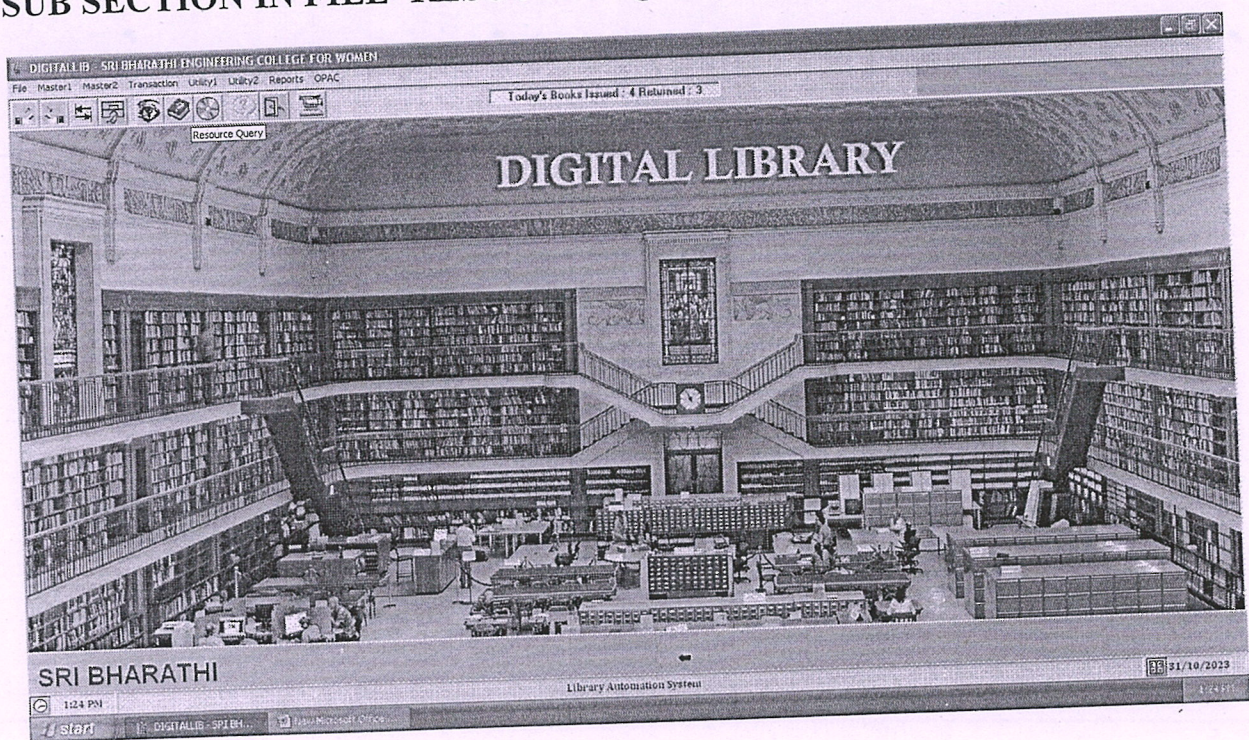

SUB SECTION IN FILE- RESOURCE QUERY BUTTON

Dr. S. THILAGAVATHI M.E., Ph.D.,
PRINCIPAL
SRI BHARATHI ENGINEERING
COLLEGE FOR WOMEN
Kaikkurchi - 622 303, Pudukkottai Dt.

PRINCIPAL
SRI BHARATHI ENGINEERING
COLLEGE FOR WOMEN
KAIKKURICHI - 622 303.
PUDUKKOTTAI DISTRICT