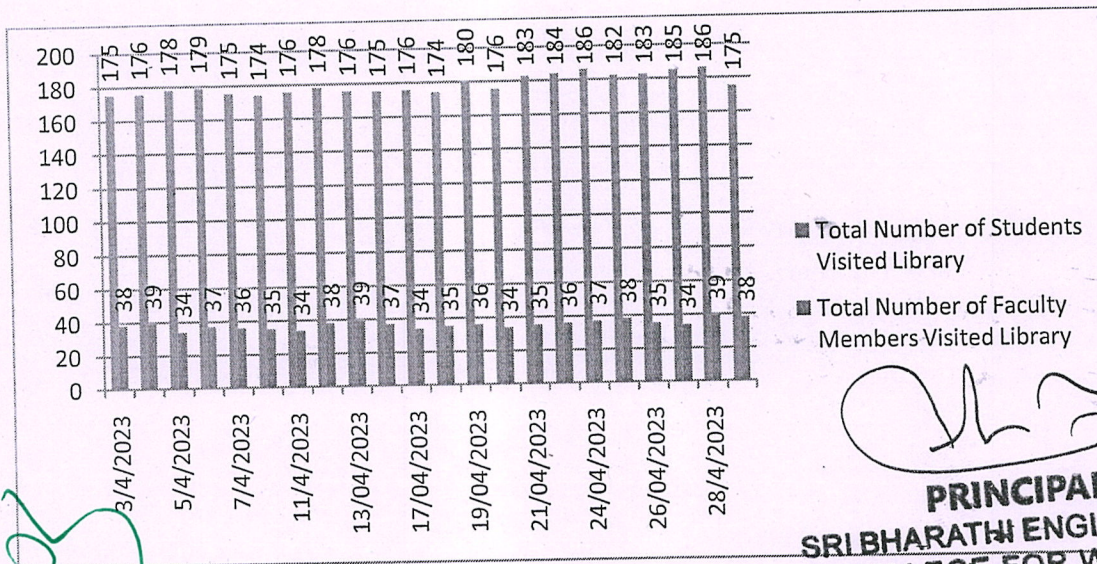

SRI BHARATHI ENGINEERING COLLEGE FOR WOMEN
(Approved By AICTE, New Delhi and Affiliated to Anna University, Chennai)
Kaikkurichi, Pudukkottai – 622 303.

DAILY LIBRARY USAGE BY FACULTY MEMBERS AND STUDENTS MONTHWISE
APRIL-2023

No. of Students Enrolled	256
No. of Faculties	50
Total (A)	306

S.No	Date	No. of Students Entry	No. of Staff Entry	Total Per Day Entry (B)	Per Day Percentage (B/A)*100
1	03/04/2023	175	38	213	69.607
2	04/04/2023	176	39	215	70.261
3	05/04/2023	178	34	212	69.281
4	06/04/2023	179	37	216	70.588
5	07/04/2023	175	36	211	68.951
6	08/04/2023	174	35	209	68.300
7	11/04/2023	176	34	210	68.627
8	12/04/2023	178	38	216	70.588
9	13/04/2023	176	39	215	70.261
10	16/04/2023	175	37	212	69.281
11	17/04/2023	176	34	210	68.627
12	18/04/2023	174	35	209	68.300
13	19/04/2023	180	36	216	70.588
14	20/04/2023	176	34	210	68.627
15	21/04/2023	183	35	218	71.241
16	22/04/2023	184	36	220	71.895
17	24/04/2023	186	37	223	72.875
18	25/04/2023	182	38	220	71.895
19	26/04/2023	183	35	218	71.241
20	27/04/2023	185	34	219	71.568
21	28/04/2023	186	39	225	73.529
22	29/04/2023	175	38	213	69.607
Average		178	36	215	70.260

[Signature]

PRINCIPAL
SRI BHARATHI ENGINEERING
COLLEGE FOR WOMEN
KAIKKURICHI - 622 303.
PUDUKKOTTAI DISTRICT

[Signature]
Dr. S. THILAGAVATHI M.E., Ph.D.,
PRINCIPAL
SRI BHARATHI ENGINEERING
COLLEGE FOR WOMEN
Kaikkurichi - 622 303, Pudukkottai Dt.