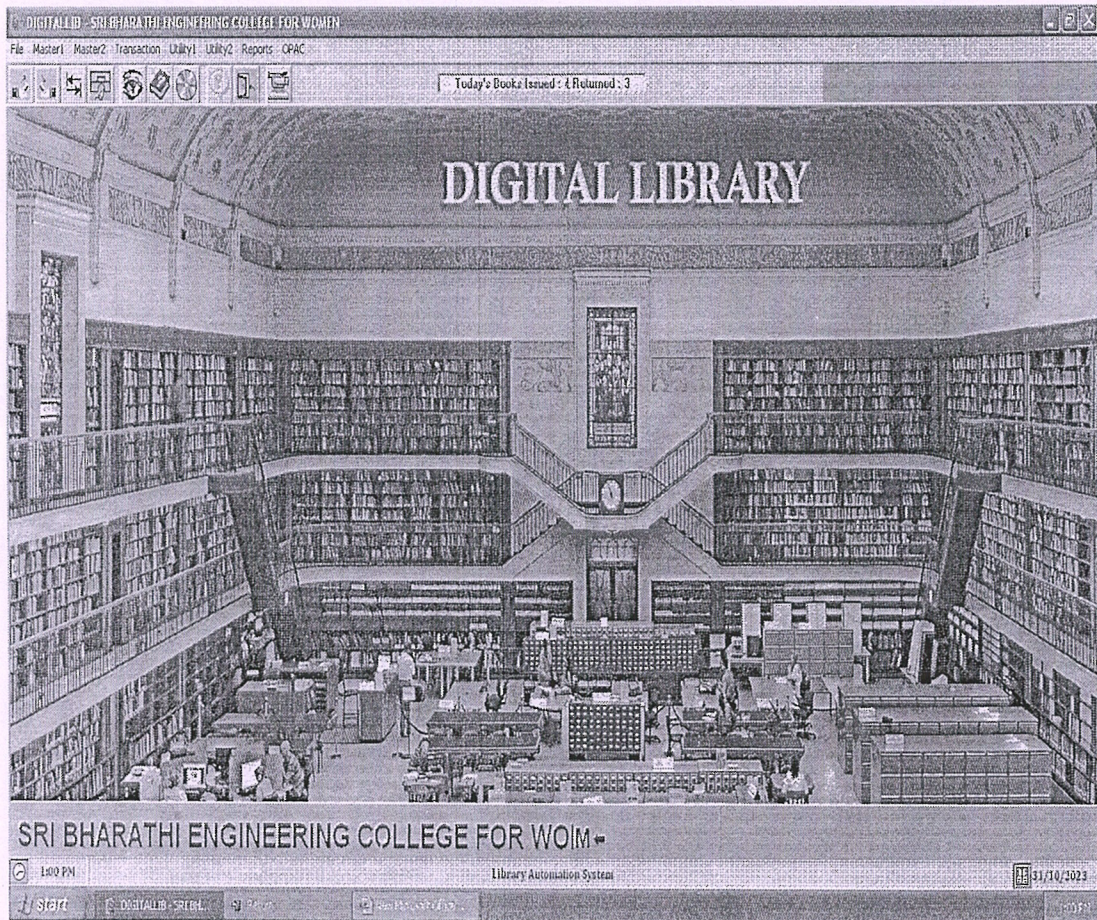

Kaikkurichi, Pudukkottai, Tamil Nadu – 622 303, India

**LIBRARY IS AUTOMATED USING
INTEGRATED LIBRARY MANAGEMENT
SYSTEM (ILMS)**

FRONT PAGE IN LIBRARY SOFTWARE

Dr. S. THILAGAVATHI M.E., Ph.D.,
PRINCIPAL
SRI BHARATHI ENGINEERING
COLLEGE FOR WOMEN
Kaikkurichi - 622 303, Pudukkottai Dt.