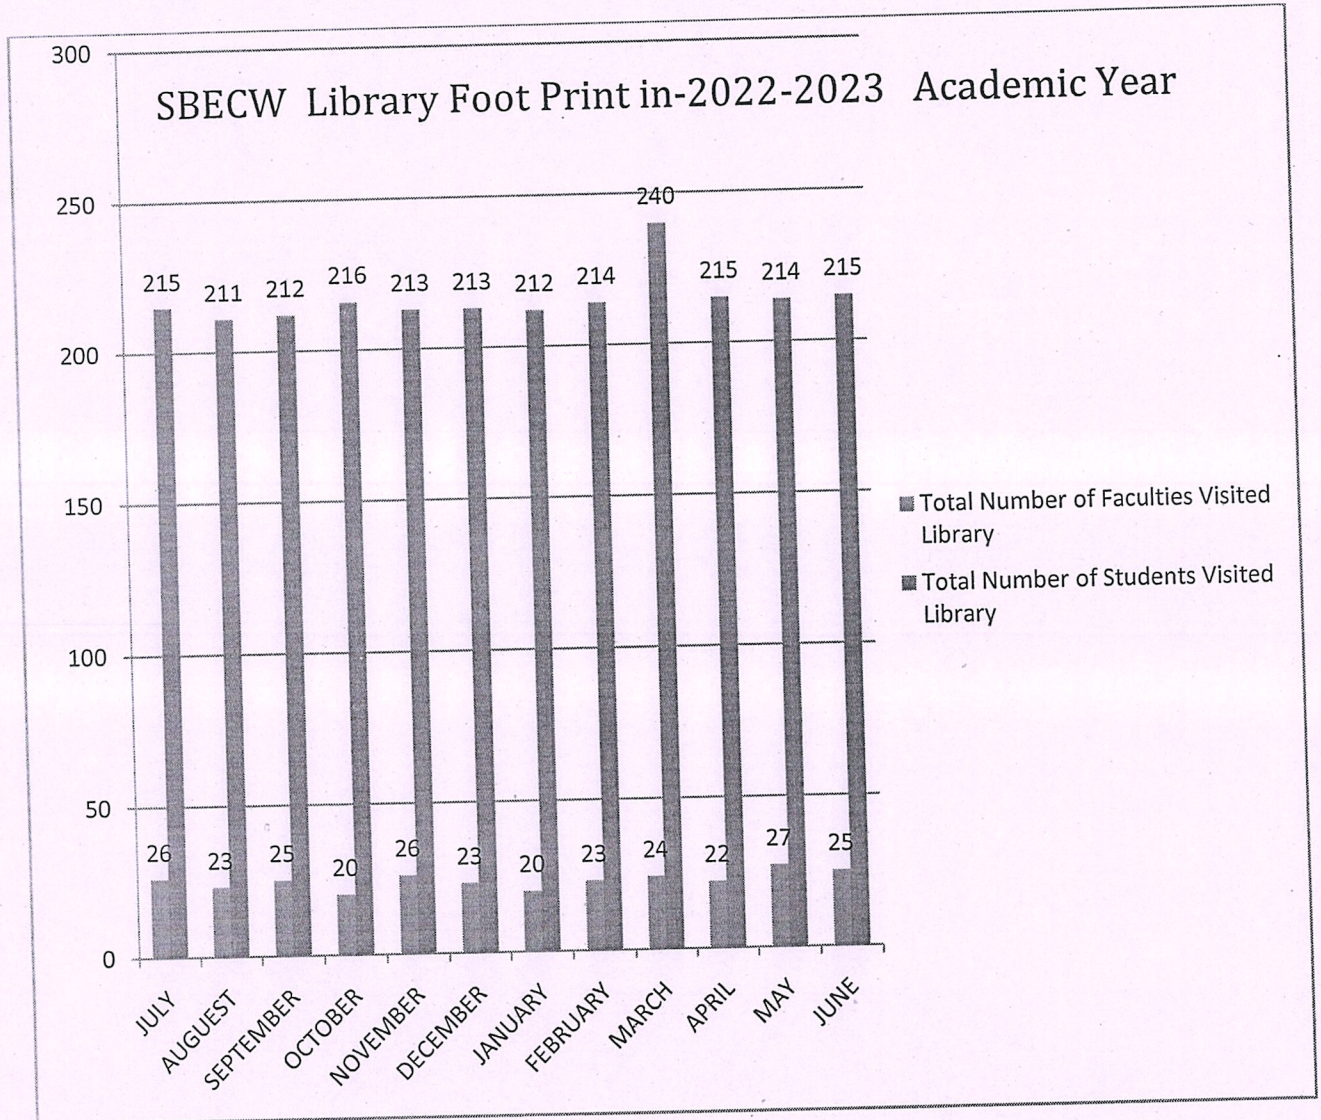

SRI BHARATHI ENGINEERING COLLEGE FOR WOMEN
(Approved By AICTE, New Delhi and Affiliated to Anna University, Chennai)
Kaikkurichi, Pudukkottai – 622 303.

Month Wise Library Usage in the Academic Year 2022 – 2023

Dr. S. THILAGAVATHI M.E., Ph.D.
PRINCIPAL
SRI BHARATHI ENGINEERING
COLLEGE FOR WOMEN
Kaikkurichi - 622 303, Pudukkottai Dt.

PRINCIPAL
SRI BHARATHI ENGINEERING
COLLEGE FOR WOMEN
KAIKKURICHI - 622 303.
PUDUKKOTTAI DISTRICT