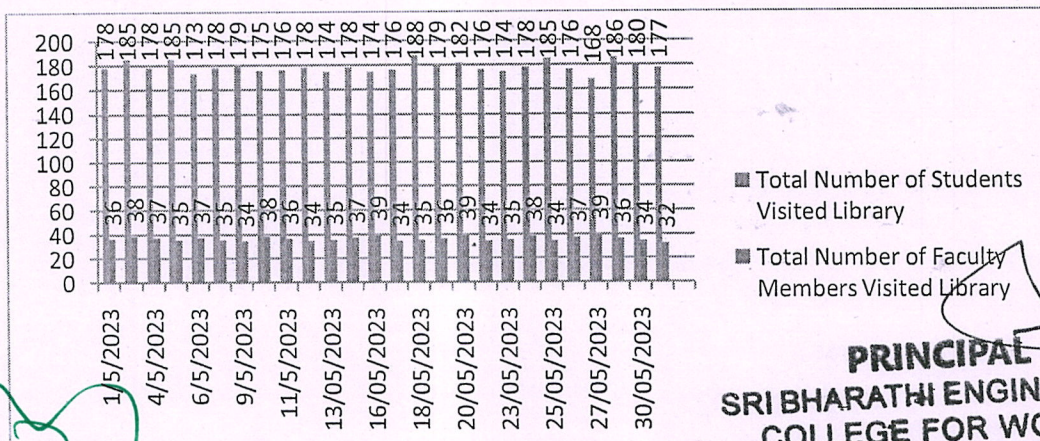

SRI BHARATHI ENGINEERING COLLEGE FOR WOMEN
(Approved By AICTE, New Delhi and Affiliated to Anna University, Chennai)
Kaikkurichi, Pudukkottai – 622 303.

DAILY LIBRARY USAGE BY FACULTY MEMBERS AND STUDENTS MONTHWISE
MAY-2023

No. of Students Enrolled	256
No. of Faculties	50
Total (A)	306

S.No	Date	No. of Students	No. of Staff	Total Per Day	Per Day
1	01/05/2023	178	36	214	69.934
2	03/05/2023	185	38	223	72.875
3	04/05/2023	178	37	215	70.261
4	05/05/2023	185	35	220	71.295
5	06/05/2023	173	37	210	68.627
6	08/05/2023	178	35	213	69.607
7	09/05/2023	179	34	213	70.915
8	10/05/2023	175	38	213	69.607
9	11/05/2023	176	36	212	69.281
10	12/05/2023	178	34	212	70.915
11	13/05/2023	174	35	209	68.300
12	15/05/2023	178	37	215	70.261
13	16/05/2023	174	39	213	69.607
14	17/05/2023	176	34	210	68.627
15	18/05/2023	188	35	223	72.875
16	19/05/2023	179	36	215	70.261
17	20/05/2023	182	39	221	72.220
18	22/05/2023	176	34	210	68.627
19	23/05/2023	174	35	209	68.300
20	24/05/2023	178	38	216	70.588
21	25/05/2023	185	34	219	71.568
22	26/05/2023	176	37	213	69.607
23	27/05/2023	168	39	207	67.347
24	29/05/2023	186	36	222	72.549
25	30/05/2023	180	34	214	69.934
26	31/05/2023	177	32	209	68.300
27	06/05/2023	173	37	210	68.627
Average		178	35	214	70.03

PRINCIPAL
SRI BHARATHI ENGINEERING
COLLEGE FOR WOMEN
KAIKKURICHI - 622 303.
PUDUKKOTTAI DISTRICT

Dr. S.THILAGAVATHI M.E., Ph.D.,
PRINCIPAL
SRI BHARATHI ENGINEERING
COLLEGE FOR WOMEN
Kaikkurichi - 622 303, Pudukkottai Dt.