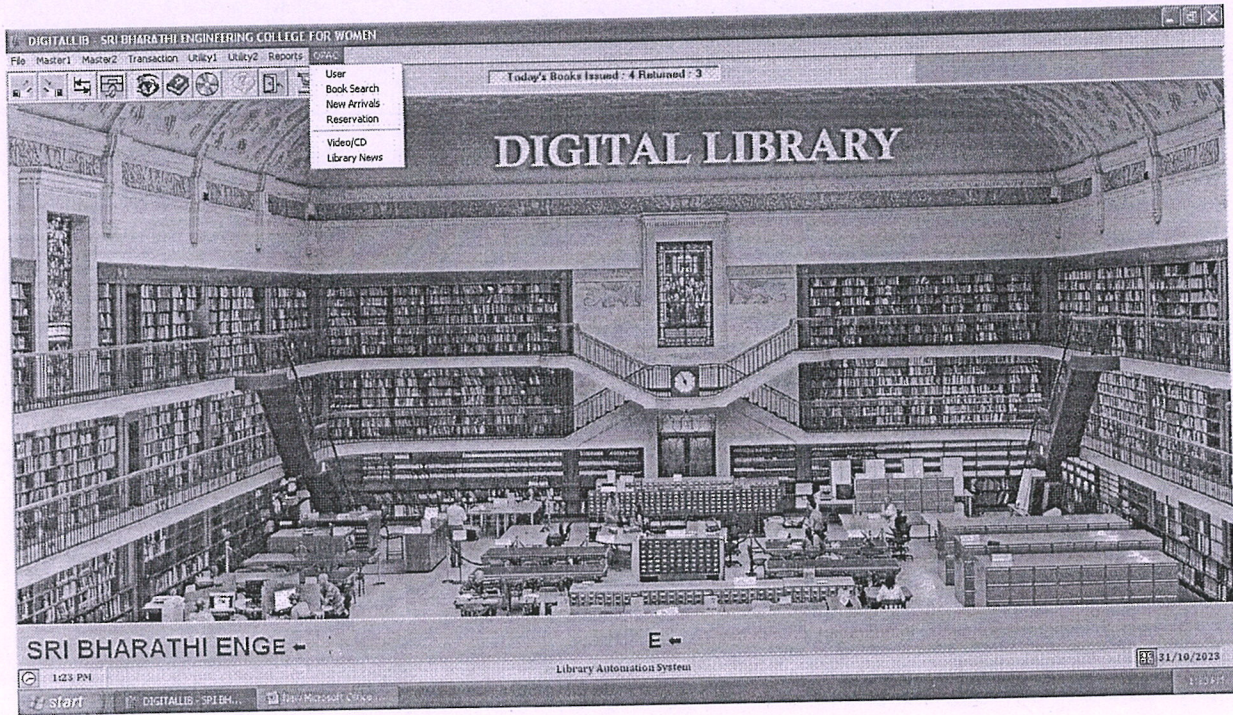

SUB SECTION IN FILE - USER BUTTON

Dr. S. THILAGAVATHI M.E., Ph.D.,
PRINCIPAL
SRI BHARATHI ENGINEERING
COLLEGE FOR WOMEN
Kaikkurchi - 622 303, Pudukkottai Dt.

PRINCIPAL
SRI BHARATHI ENGINEERING
COLLEGE FOR WOMEN
KAIKKURICHI - 622 303.
PUDUKKOTTAI DISTRICT