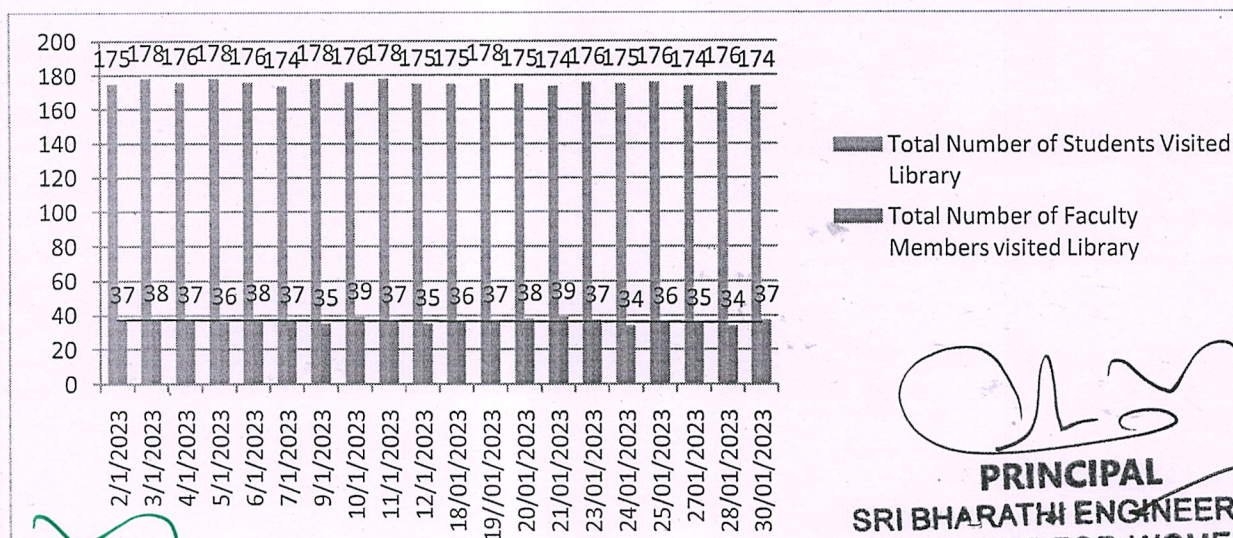

SRI BHARATHI ENGINEERING COLLEGE FOR WOMEN
(Approved By AICTE, New Delhi and Affiliated to Anna University, Chennai)
Kaikkurichi, Pudukkottai – 622 303

DAILY LIBRARY USAGE BY FACULTY MEMBERS AND STUDENTS MONTHWISE
JANUARY-2023

No. of Students Enrolled	256
No. of Faculties	50
Total (A)	306

S.No	Date	No. of Students Entry	No. of Staff Entry	Total Per Day Entry (B)	Per Day Percentage (B/A)*100
1	02/01/2023	175	37	212	69.281
2	03/01/2023	178	38	216	70.588
3	04/01/2023	176	37	213	69.607
4	05/01/2023	178	36	214	69.634
5	06/01/2023	176	38	214	69.634
6	07/01/2023	174	37	211	69.954
7	09/01/2023	178	35	213	69.607
8	10/01/2023	176	39	215	70.261
9	11/01/2023	178	37	215	70.261
10	12/01/2023	175	35	210	68.627
11	18/01/2023	175	36	211	69.954
12	19/01/2023	178	37	215	70.261
13	20/01/2023	175	38	213	69.607
14	21/01/2023	174	39	213	69.607
15	23/01/2023	176	37	213	69.607
16	24/01/2023	175	34	209	68.300
17	25/01/2023	176	36	212	69.281
18	27/01/2023	174	35	209	68.300
19	28/01/2023	176	34	210	68.627
20	30/01/2023	174	37	211	68.954
Average		175	36	212	69.490

Dr. S. THILAGAVATHI M.E., Ph.D.,
PRINCIPAL
SRI BHARATHI ENGINEERING
COLLEGE FOR WOMEN
Kaikkurichi - 622 303, Pudukkottai Dt.

PRINCIPAL
SRI BHARATHI ENGINEERING
COLLEGE FOR WOMEN
KAIKKURICHI - 622 303.
PUDUKKOTTAI DISTRICT