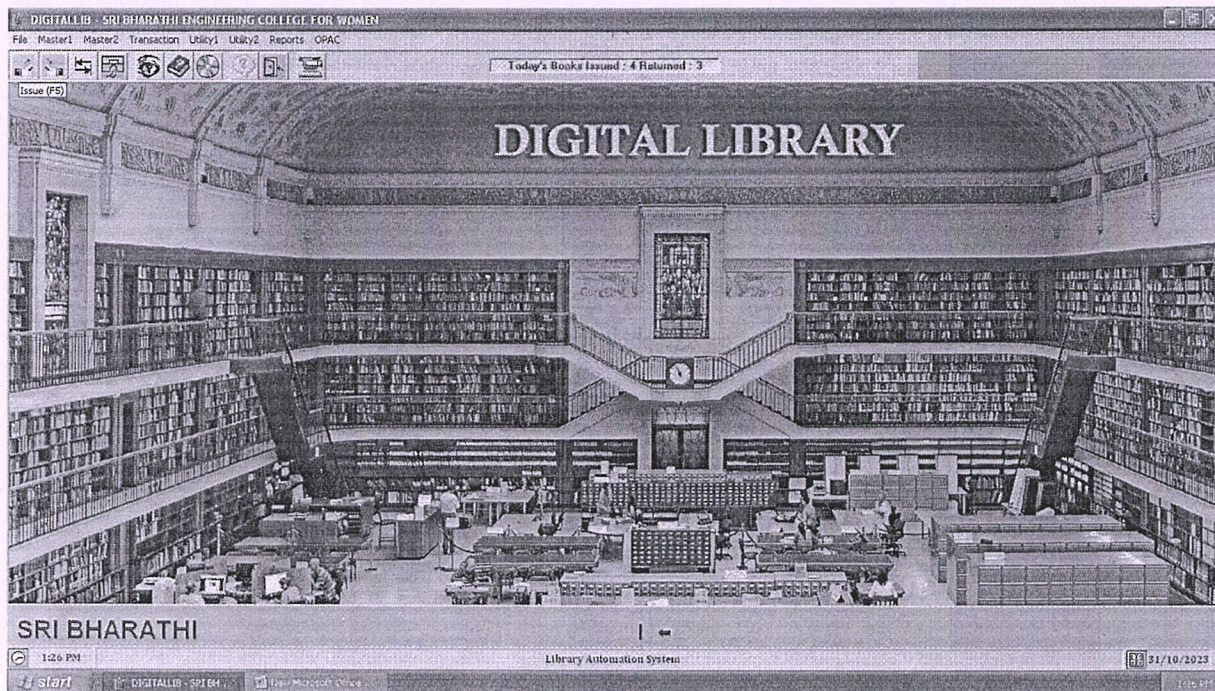

SUB SECTION IN FILE ISSUE BUTTON

Dr. S. THILAGAVATHI M.E., Ph.D.,
PRINCIPAL
SRI BHARATHI ENGINEERING
COLLEGE FOR WOMEN
Kaikkurichi - 622 303, Pudukkottai Dt.

PRINCIPAL
SRI BHARATHI ENGINEERING
COLLEGE FOR WOMEN
KAIKKURICHI - 622 303.
PUDUKKOTTAI DISTRICT