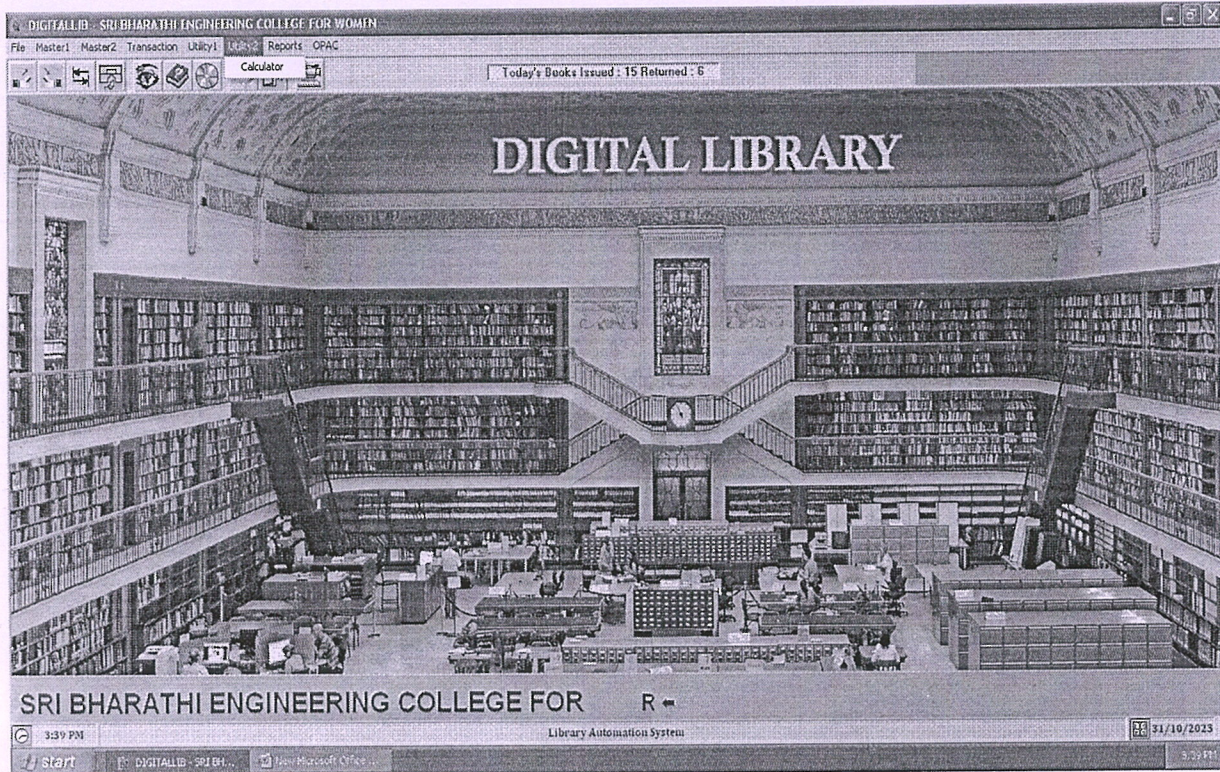

SUB SECTION IN FILE – UTILITY 2 MENU

Dr. **S. THILAGAVATHI** M.E., Ph.D.,
PRINCIPAL
SRI BHARATHI ENGINEERING
COLLEGE FOR WOMEN
Kaikkurichi - 622 303, Pudukkottai Dt.

PRINCIPAL
SRI BHARATHI ENGINEERING
COLLEGE FOR WOMEN
KAIKKURICHI - 622 303.
PUDUKKOTTAI DISTRICT