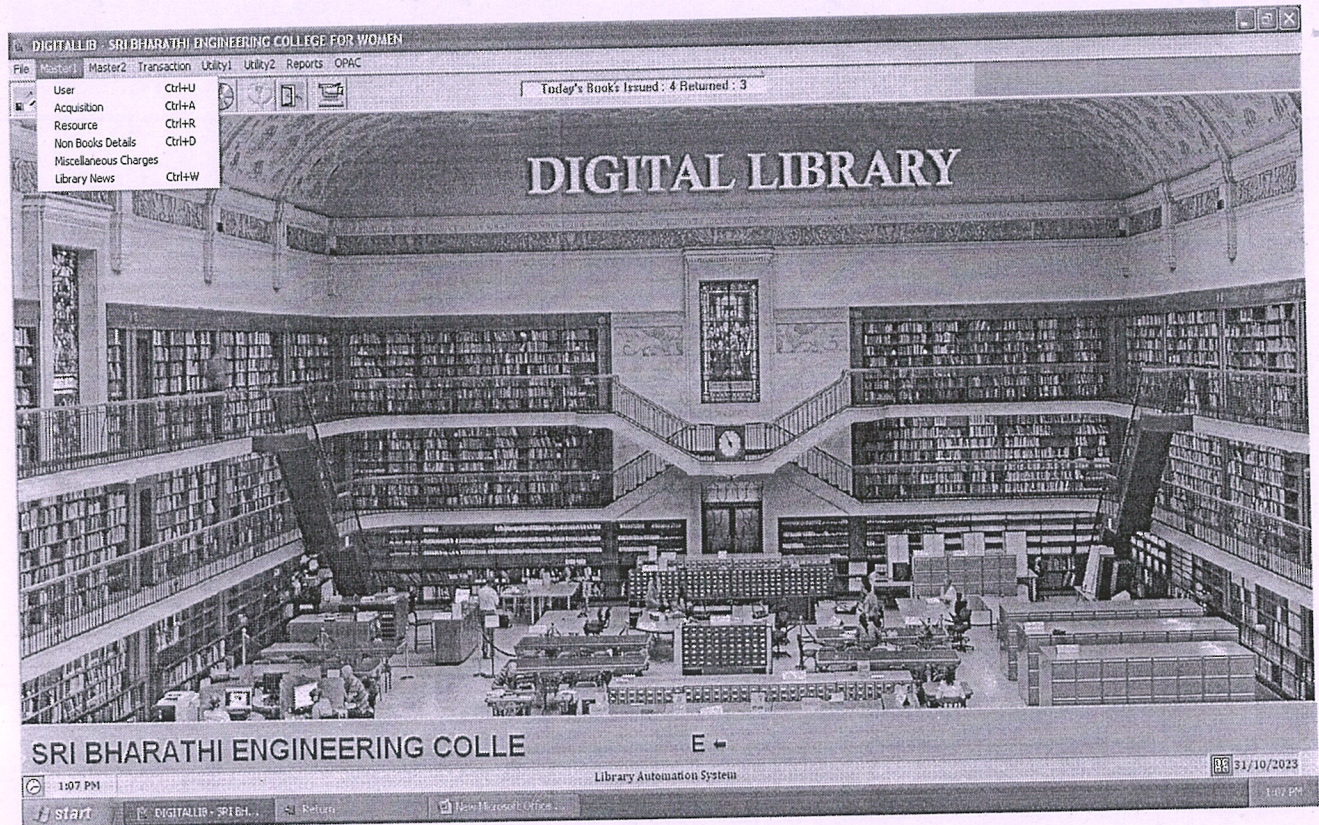

SUB SECTION IN FILE- MASTER -1 MENU

Dr. S. THILAGAVATHI M.E., Ph.D.,
PRINCIPAL
SRI BHARATHI ENGINEERING
COLLEGE FOR WOMEN
Kaikkurchi - 622 303, Pudukkottai Dt.

PRINCIPAL
SRI BHARATHI ENGINEERING
COLLEGE FOR WOMEN
KAIKKURICHI - 622 303.
PUDUKKOTTAI DISTRICT