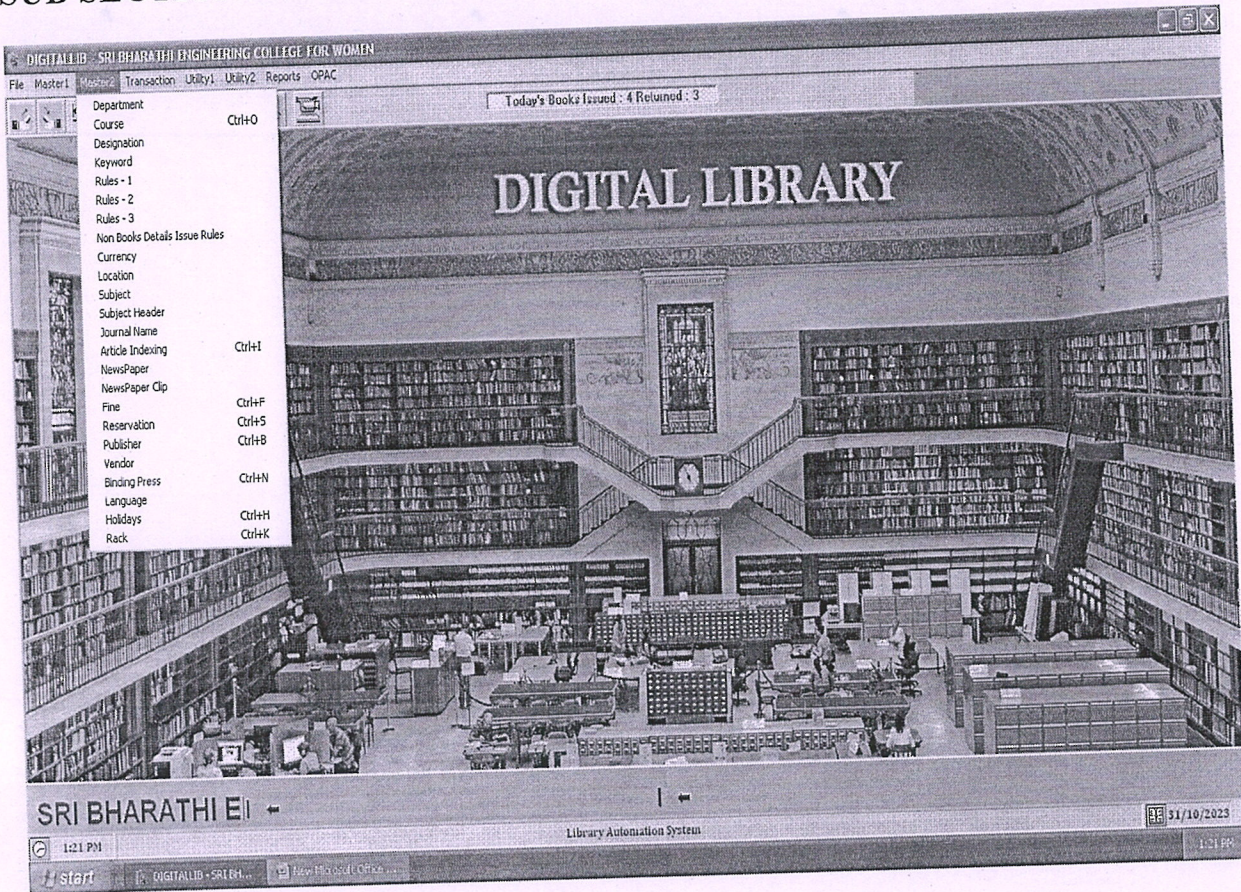

SUB SECTION IN FILE - MASTER - 2 MENU

Dr. S. THILAGAVATHI M.E., Ph.D.,
PRINCIPAL
SRI BHARATHI ENGINEERING
COLLEGE FOR WOMEN
Kaikkurchi - 622 303, Pudukkottai Dt.

PRINCIPAL
SRI BHARATHI ENGINEERING
COLLEGE FOR WOMEN
KAIKKURICHI - 622 303.
PUDUKKOTTAI DISTRICT