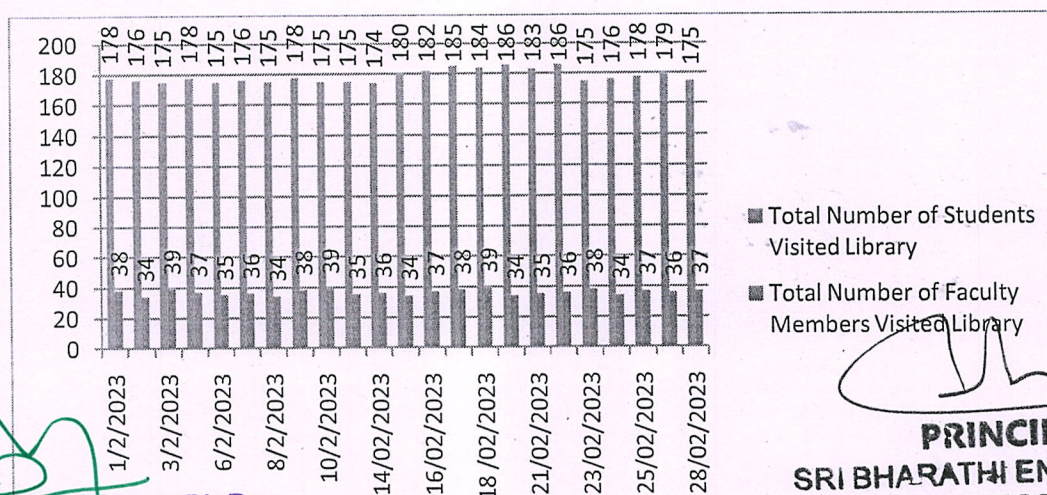

SRI BHARATHI ENGINEERING COLLEGE FOR WOMEN
(Approved By AICTE, New Delhi and Affiliated to Anna University, Chennai)
Kaikkurichi, Pudukkottai – 622 303.

**DAILY LIBRARY USAGE BY FACULTY MEMBERS AND STUDENTS MONTHWISE
FEBURAY-2023**

No. of Students Enrolled	256
No. of Faculties	50
Total (A)	306

S.No	Date	No. of Students Entry	No. of Staff Entry	Total Per Day Entry (B)	Per Day Percentage (B/A)*100
1	01/02/2023	178	38	216	70.588
2	02/02/2023	176	34	210	68.627
3	03/02/2023	175	39	214	69.934
4	05/02/2023	178	37	215	70.261
5	06/02/2023	175	35	210	70.261
6	07/02/2023	176	36	212	69.281
7	08/02/2023	175	34	209	68.300
8	09/02/2023	178	38	216	70.588
9	10/02/2023	175	39	214	69.934
10	13/02/2023	175	35	210	68.627
11	14/02/2023	174	36	210	68.627
12	15/02/2023	180	34	214	69.934
13	16/02/2023	182	37	219	71.568
14	17/02/2023	185	38	223	72.875
15	18/02/2023	184	39	223	72.875
16	20/02/2023	186	34	220	71.895
17	21/02/2023	183	35	218	71.241
18	22/02/2023	186	36	222	72.549
19	23/02/2023	175	38	213	69.607
20	24/02/2023	176	34	210	68.627
21	25/02/2023	178	37	215	70.261
22	27/02/2023	179	36	215	70.261
23	28/02/2023	175	37	212	69.281
Average		179	36	214	70.250

Dr. S.THILAGAVATHI M.E., Ph.D.,
PRINCIPAL
SRI BHARATHI ENGINEERING
COLLEGE FOR WOMEN
Kaikkurichi - 622 303, Pudukkottai Dt.

PRINCIPAL
SRI BHARATHI ENGINEERING
COLLEGE FOR WOMEN
KAIKKURICHI - 622 303.
PUDUKKOTTAI DISTRICT