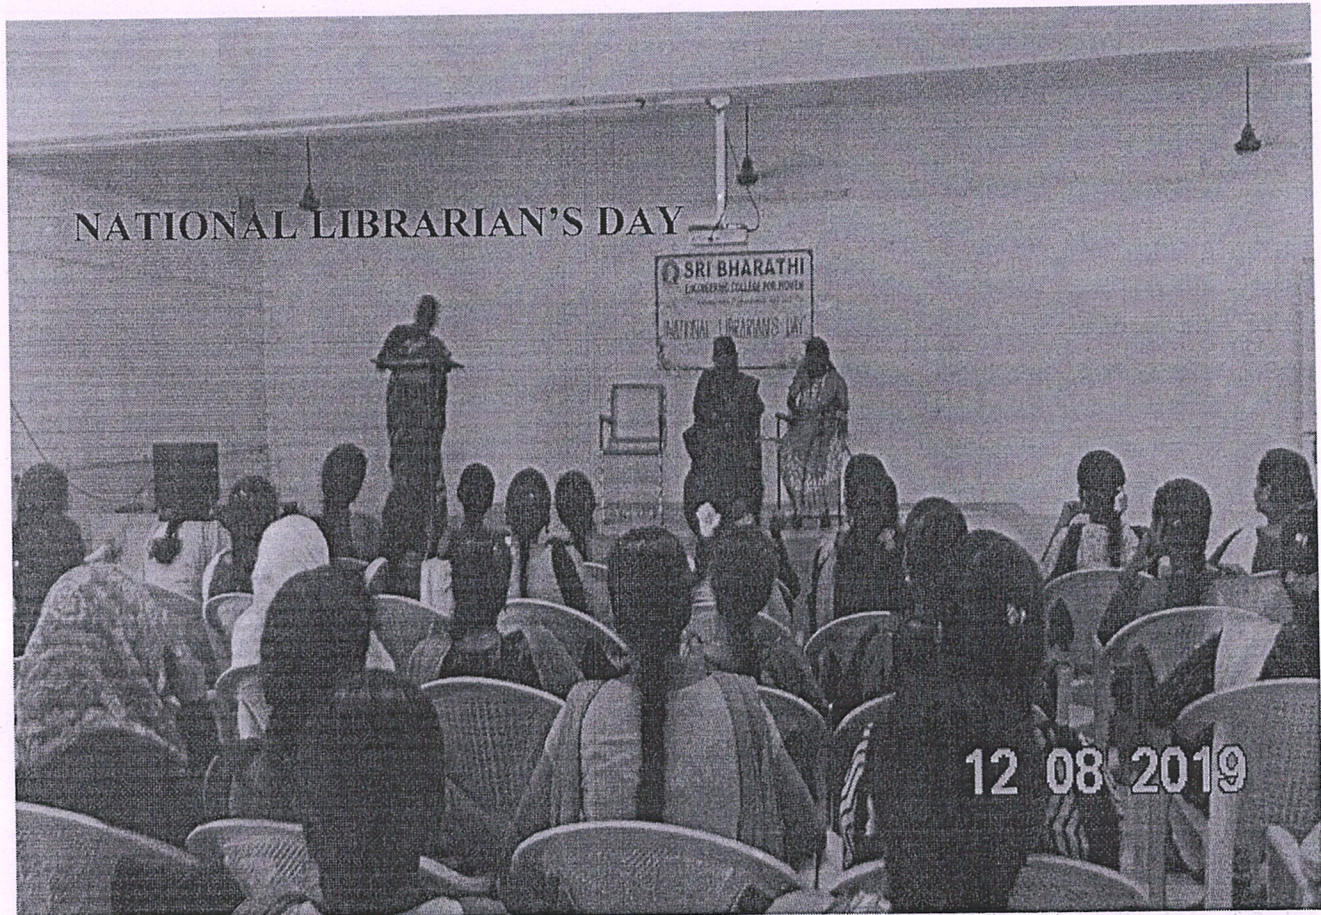

PRINCIPAL
~~The Principal~~

SRI BHARATHI ENGINEERING
COLLEGE FOR WOMEN
KAIKKURICHI - 622 303.
PUDUKKOTTAI DISTRICT

Dr. S. THILAGAVATHI M.E., Ph.D.,
PRINCIPAL
SRI BHARATHI ENGINEERING
COLLEGE FOR WOMEN
Kaikkurchi - 622 303, Pudukkottai Dt.