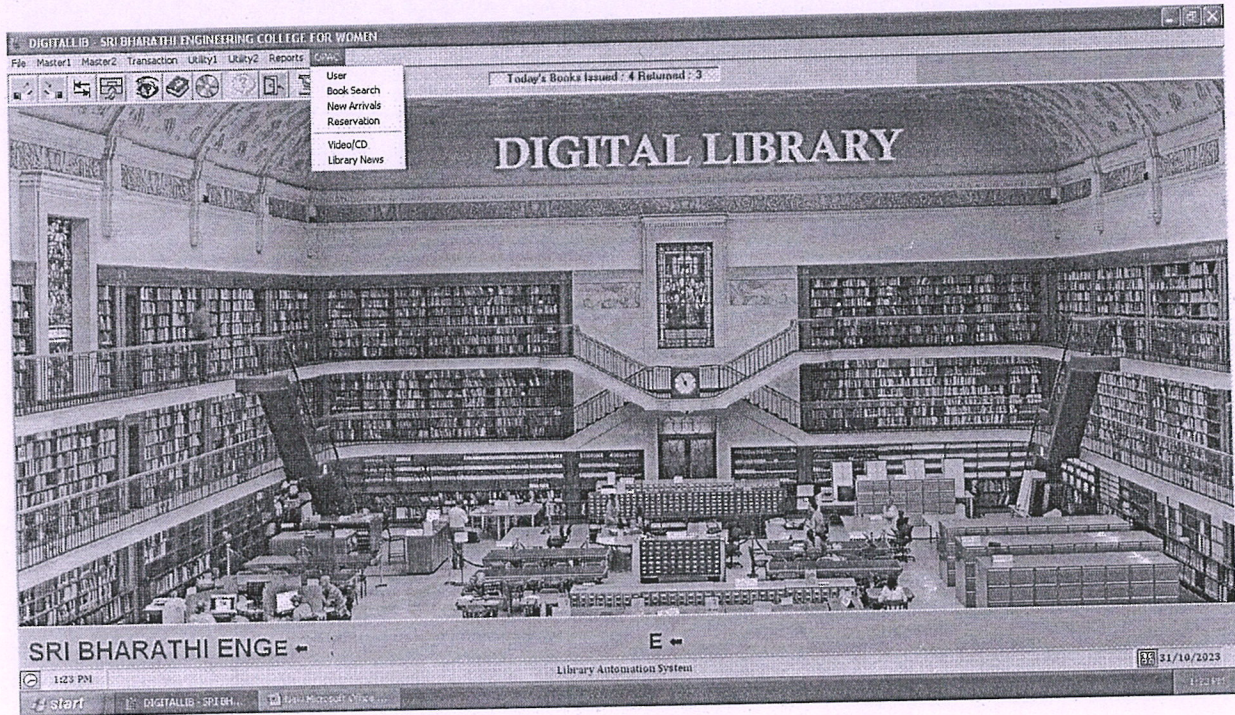

SUB SECTION IN FILE- OPAC MENU

Dr. S. THILAGAVATHI M.E., Ph.D.,
PRINCIPAL
SRI BHARATHI ENGINEERING
COLLEGE FOR WOMEN
Kaikkurchi - 622 303, Pudukkottai Dt.

PRINCIPAL
SRI BHARATHI ENGINEERING
COLLEGE FOR WOMEN
KAIKKURICHI - 622 303.
PUDUKKOTTAI DISTRICT