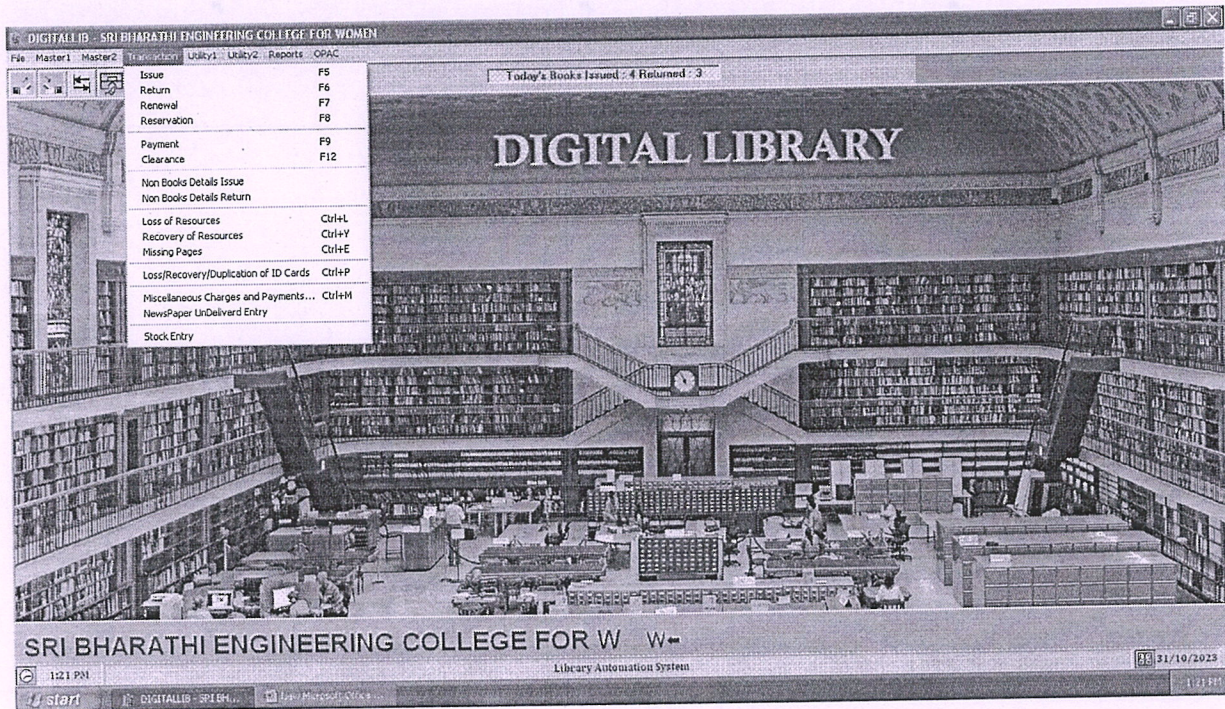

SUB SECTION IN FILE TRANSACTION MENU

Dr. S.THILAGAVATHI M.E., Ph.D.,
PRINCIPAL
SRI BHARATHI ENGINEERING
COLLEGE FOR WOMEN
Kaikkurchi - 622 303, Pudukkottai Dt.

PRINCIPAL
SRI BHARATHI ENGINEERING
COLLEGE FOR WOMEN
KAIKKURICHI - 622 303.
PUDUKKOTTAI DISTRICT