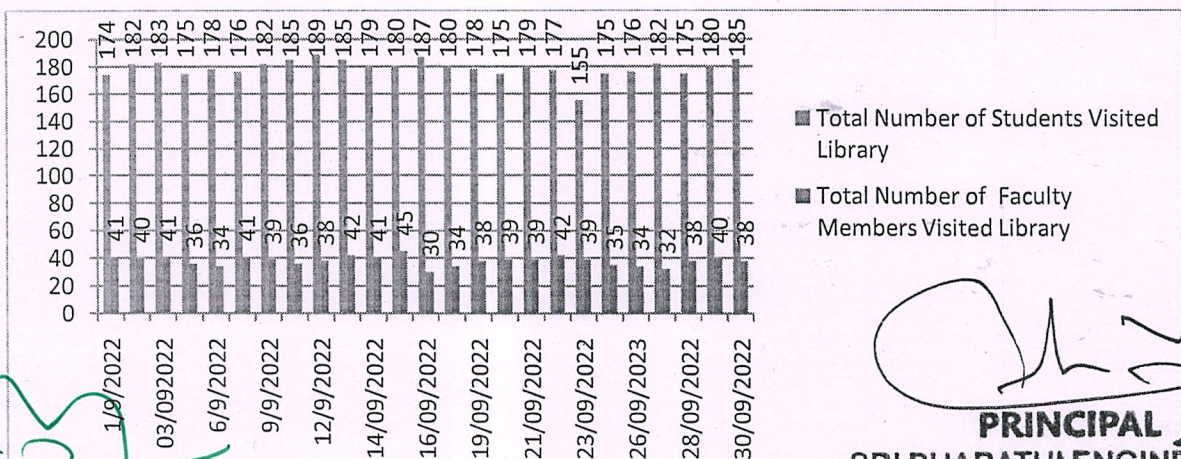

SRI BHARATHI ENGINEERING COLLEGE FOR WOMEN
(Approved By AICTE, New Delhi and Affiliated to Anna University, Chennai)
Kaikkurichi, Pudukkottai – 622 303.

**DAILY LIBRARY USAGE BY FACULTY MEMBERS AND STUDENTS MONTHWISE
SEPTEMBER- 2022**

No. of Students Enrolled	256
No. of Faculties	50
Total (A)	306

S.No	Date	No. of Students Entry	No. of Staff Entry	Total Per Day Entry (B)	Per Day Percentage (B/A)*100
1	01/09/2022	174	41	209	68.300
2	02/09/2022	182	40	214	68.672
3	03/09/2022	183	41	216	70.588
4	05/09/2022	175	36	211	68.950
5	06/09/2022	178	34	212	69.281
6	07/09/2022	176	41	208	67.973
7	09/09/2022	182	39	218	71.241
8	10/09/2022	185	36	214	69.934
9	12/09/2022	189	38	215	70.261
10	13/09/2022	185	42	210	68.627
11	14/09/2022	179	41	217	70.915
12	15/09/2022	180	45	205	66.993
13	16/09/2022	187	30	208	67.973
14	17/09/2022	180	34	209	68.300
15	19/09/2022	178	38	216	70.588
16	20/09/2022	175	39	214	68.627
17	21/09/2022	179	39	208	67.978
18	22/09/2022	177	42	212	69.281
19	23/09/2022	155	39	218	71.241
20	24/09/2022	175	35	210	68.627
21	26/09/2023	176	34	210	68.954
22	27/09/2022	182	32	211	68.954
23	28/09/2022	175	38	212	69.281
24	29/09/2022	180	40	217	70.915
25	30/09/2022	185	38	223	72.875
Average		178	38	212	69.410

Dr. S. THILAGAVATHI M.E., Ph.D.,
PRINCIPAL
SRI BHARATHI ENGINEERING
COLLEGE FOR WOMEN
Kaikkurichi - 622 303, Pudukkottai Dt.

PRINCIPAL
SRI BHARATHI ENGINEERING
COLLEGE FOR WOMEN
KAIKKURICHI - 622 303.
PUDUKKOTTAI DISTRICT