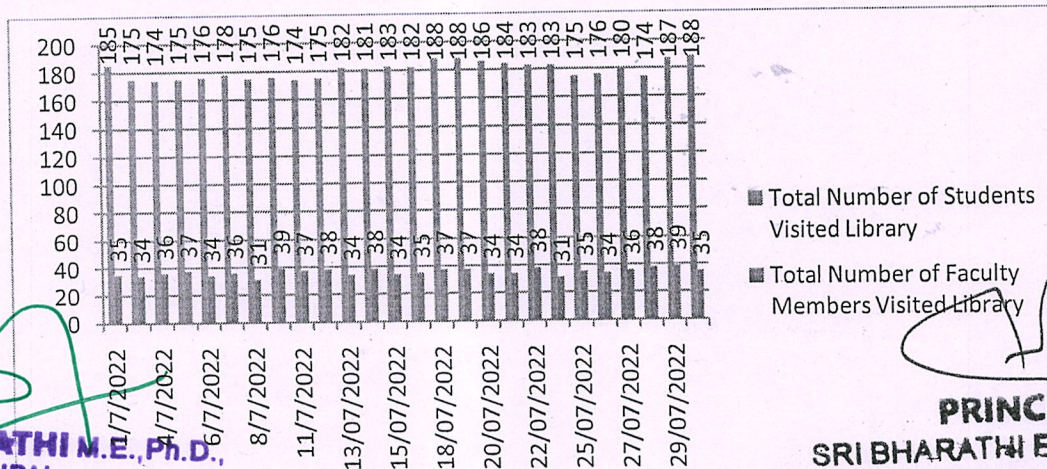

Kaikkurichi, Pudukkottai – 622 303.

DAILY LIBRARY USAGE BY FACULTY MEMBERS AND STUDENTS MONTHWISE JULY-2022

No. of Students Enrolled	256
No. of Faculties	50
Total (A)	306

S.No	Date	No. of Students Entry	No. of Staff Entry	Total Per Day Entry (B)	Per Day Percentage (B/A)*100
1	01/07/2022	185	35	220	71.895
2	02/07/2022	175	34	209	68.300
3	04/07/2022	174	36	210	68.627
4	05/07/2022	175	37	212	69.281
5	06/07/2022	176	34	210	68.627
6	07/07/2022	178	36	214	69.934
7	08/07/2022	175	31	206	67.320
8	09/07/2022	176	39	215	70.261
9	11/07/2022	174	37	211	68.954
10	12/07/2022	175	38	213	69.607
11	13/07/2022	182	34	216	70.588
12	14/07/2022	181	38	219	71.568
13	15/07/2022	183	34	217	70.915
14	16/07/2022	182	35	217	70.915
15	18/07/2022	188	37	225	73.529
16	19/07/2022	188	37	225	73.529
17	20/07/2022	186	34	220	71.895
18	21/07/2022	184	34	218	71.241
19	22/07/2022	183	38	221	72.222
20	23/07/2022	183	31	214	69.934
21	25/07/2022	175	35	210	68.627
22	26/07/2022	176	34	210	68.627
23	27/07/2022	180	36	216	70.588
24	28/07/2022	174	38	212	69.281
25	29/07/2022	187	39	226	73.856
26	30/07/2022	188	35	223	72.875
Average		180	35	215	70.490