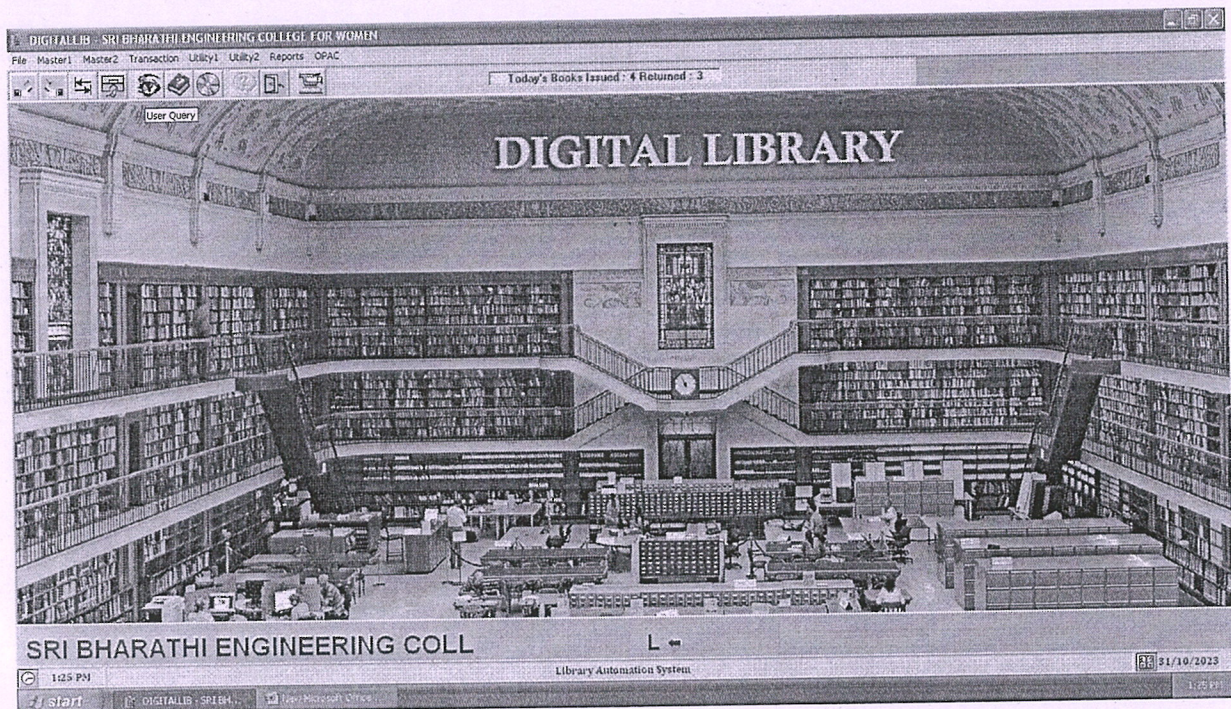

SUB SECTION IN FILE USER ENTRY BUTTON

Dr. S. THILAGAVATHI M.E., Ph.D.,
PRINCIPAL
SRI BHARATHI ENGINEERING
COLLEGE FOR WOMEN
Kaikkurichi - 622 303, Pudukkottai Dt.

PRINCIPAL
SRI BHARATHI ENGINEERING
COLLEGE FOR WOMEN
KAIKKURICHI - 622 303.
PUDUKKOTTAI DISTRICT