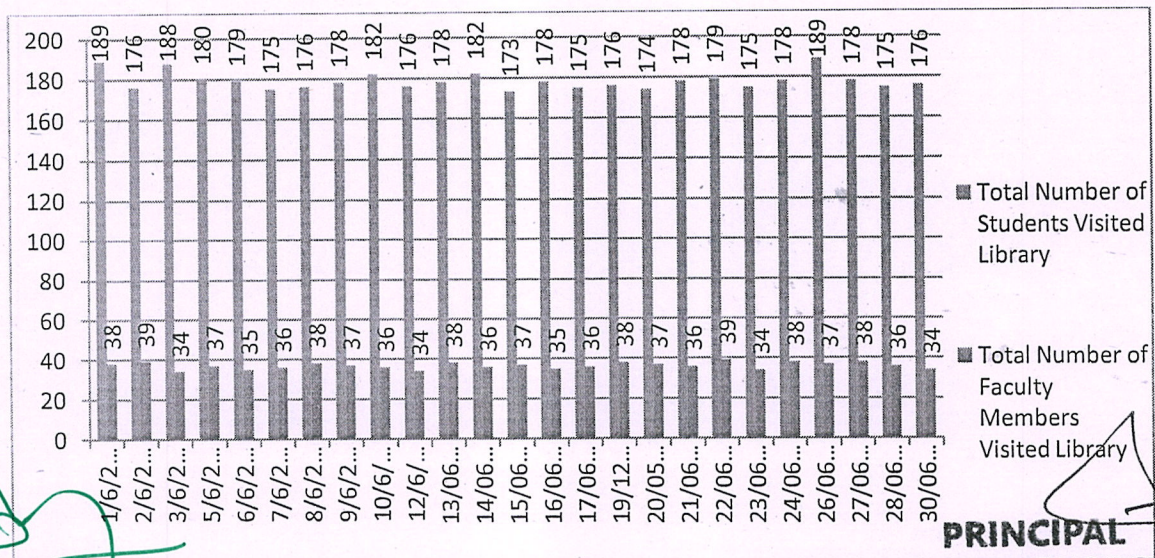

SRI BHARATHI ENGINEERING COLLEGE FOR WOMEN
(Approved By AICTE, New Delhi and Affiliated to Anna University, Chennai)
Kaikkurichi, Pudukkottai – 622 303.

DAILY LIBRARY USAGE BY FACULTY MEMBERS AND STUDENTS MONTHWISE
JUNE-2023

No. of Students Enrolled	256
No. of Faculties	50
Total (A)	306

S.No	Date	No. of Students	No. of Staff	Total Per	Per Day
1	01/06/2023	189	38	227	74.509
2	02/06/2023	176	39	215	70.261
3	03/06/2023	188	34	222	72.549
4	05/06/2023	180	37	217	70.915
5	06/06/2023	179	35	214	69.934
6	07/06/2023	175	36	211	68.954
7	08/06/2023	176	38	214	69.934
8	09/06/2023	178	37	215	70.261
9	10/06/2023	182	36	218	71.241
10	12/06/2023	176	34	210	68.627
11	13/06/2023	178	38	216	70.588
12	14/06/2023	182	36	218	71.241
13	15/06/2023	173	37	210	68.627
14	16/06/2023	178	35	213	69.607
15	17/06/2023	175	36	211	68.954
16	19/12/2023	176	38	214	69.934
17	20/05/2023	174	37	211	68.954
18	21/06/2023	178	36	214	69.934
19	22/06/2023	179	39	218	71.241
20	23/06/2023	175	34	209	68.300
21	24/06/2023	178	38	216	70.588
22	26/06/2022	189	37	226	73.85
23	27/06/2023	178	38	216	70.588
24	28/06/2023	175	36	211	68.954
25	30/06/2023	176	34	210	69.934
Average		178	36	215	70.33

Dr. S. THILAGAVATHI M.E., Ph.D.,
PRINCIPAL
SRI BHARATHI ENGINEERING
COLLEGE FOR WOMEN
Kaikkurichi - 622 303, Pudukkottai Dt.

PRINCIPAL
SRI BHARATHI ENGINEERING
COLLEGE FOR WOMEN
KAIKKURICHI - 622 303.
PUDUKKOTTAI DISTRICT