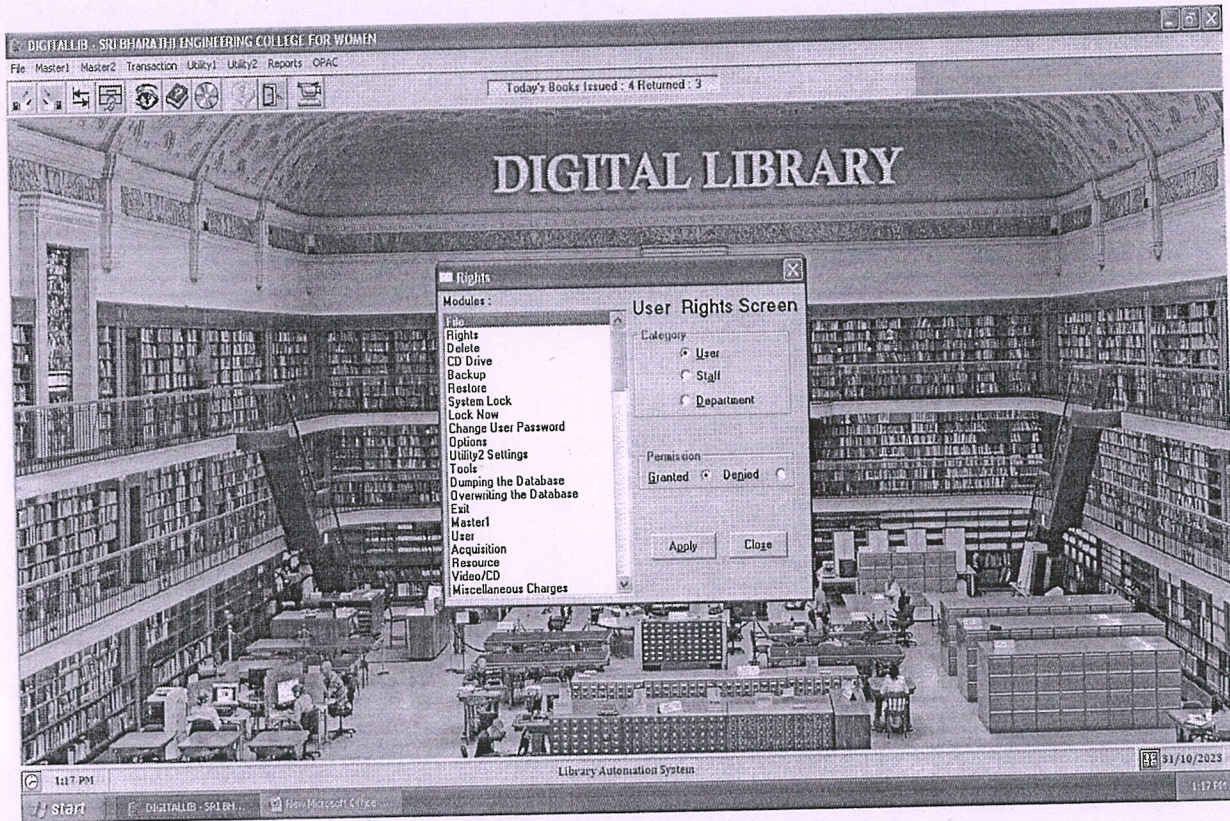

SUB SECTION IN FILE USER RIGHTS SCREEN BUTTON

Dr. S. THILAGAVATHI M.E., Ph.D.
PRINCIPAL
SRI BHARATHI ENGINEERING
COLLEGE FOR WOMEN
Kaikkurchi - 622 303, Pudukkottai Dt.

PRINCIPAL
SRI BHARATHI ENGINEERING
COLLEGE FOR WOMEN
KAIKKURICHI - 622 303.
PUDUKKOTTAI DISTRICT