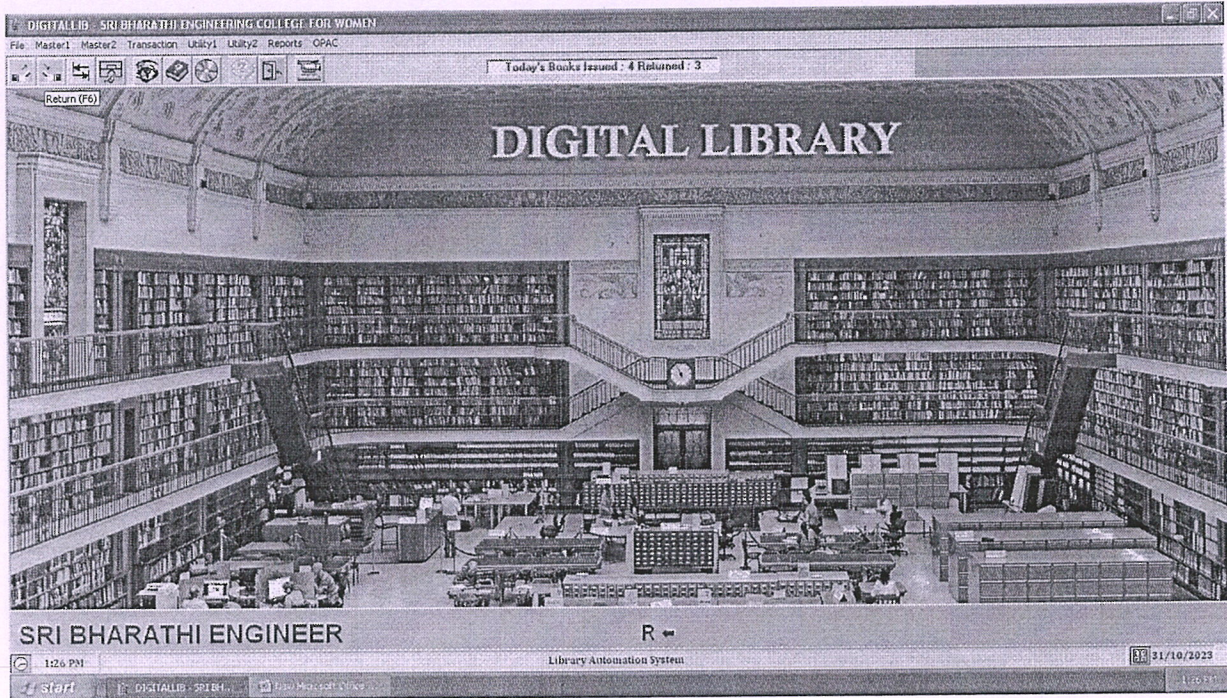

SUB SECTION IN FILE- RETURN BUTTON

Dr. S.THILAGAVATHI M.E. Ph.D.,
PRINCIPAL
SRI BHARATHI ENGINEERING
COLLEGE FOR WOMEN
Kaikkurchi - 622 303, Pudukkottai Dt.

PRINCIPAL
SRI BHARATHI ENGINEERING
COLLEGE FOR WOMEN
KAIKKURICHI - 622 303.
PUDUKKOTTAI DISTRICT