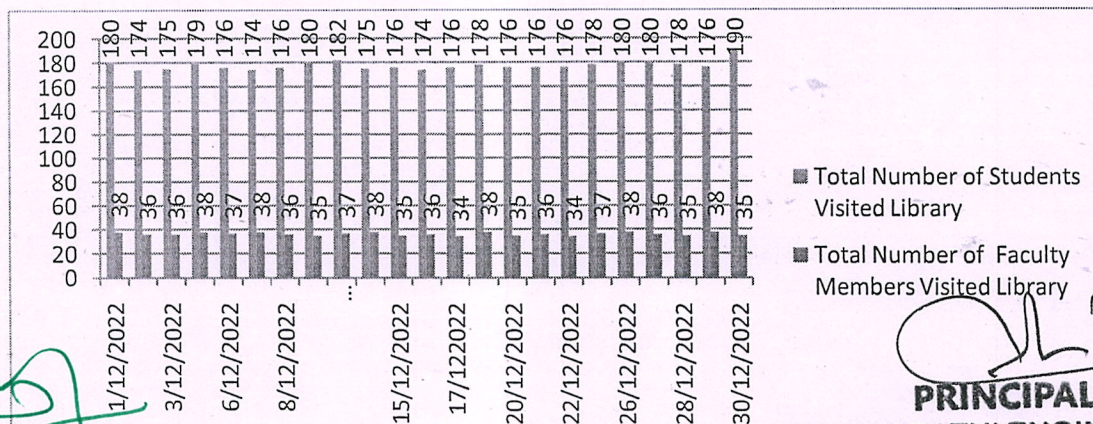

SRI BHARATHI ENGINEERING COLLEGE FOR WOMEN
Approved By AICTE, New Delhi and Affiliated to Anna University, Chennai)
Kaikkurichi, Pudukkottai – 622 303.

DAILY LIBRARY USAGE BY FACULTY MEMBERS AND STUDENTS MONTHWISE
DECEMBER-2022

No. of Students Enrolled	256
No. of Faculties	50
Total (A)	306

S.No	Date	No. of Students Entry	No. of Staff Entry	Total Per Day Entry (B)	Per Day Percentage (B/A)*100
1	01/12/2022	180	38	218	71.241
2	02/12/2022	174	36	210	68.934
3	03/12/2022	175	36	211	68.954
4	05/12/2022	179	38	217	70.915
5	06/12/2022	176	37	213	69.607
6	07/12/2022	174	38	212	69.281
7	08/12/2022	176	36	212	69.281
8	12/12/2022	180	35	215	70.261
9	13/12/2022	182	37	219	71.568
10	14/12/2022	175	38	213	69.607
11	15/12/2022	176	35	211	68.954
12	16/12/2022	174	36	210	68.934
13	17/12/2022	176	34	210	68.934
14	19/12/2022	178	38	216	70.588
15	20/12/2022	176	35	211	68.954
16	21/12/2022	176	36	212	69.281
17	22/12/2022	176	34	210	68.934
18	23/12/2022	178	37	215	70.261
19	26/12/2022	180	38	218	69.934
20	27/12/2022	180	36	216	69.281
21	28/12/2022	178	35	213	69.607
22	29/12/2022	176	38	214	69.934
23	30/12/2022	190	35	225	73.529
Average		177	36	213	69.850

(Signature)

Dr. S. THILAGAVATHI M.E., Ph.D.,
PRINCIPAL
SRI BHARATHI ENGINEERING
COLLEGE FOR WOMEN
Kaikkurichi - 622 303, Pudukkottai Dt.

(Signature)

PRINCIPAL
SRI BHARATHI ENGINEERING
COLLEGE FOR WOMEN
KAIKKURICHI - 622 303.
PUDUKKOTTAI DISTRICT