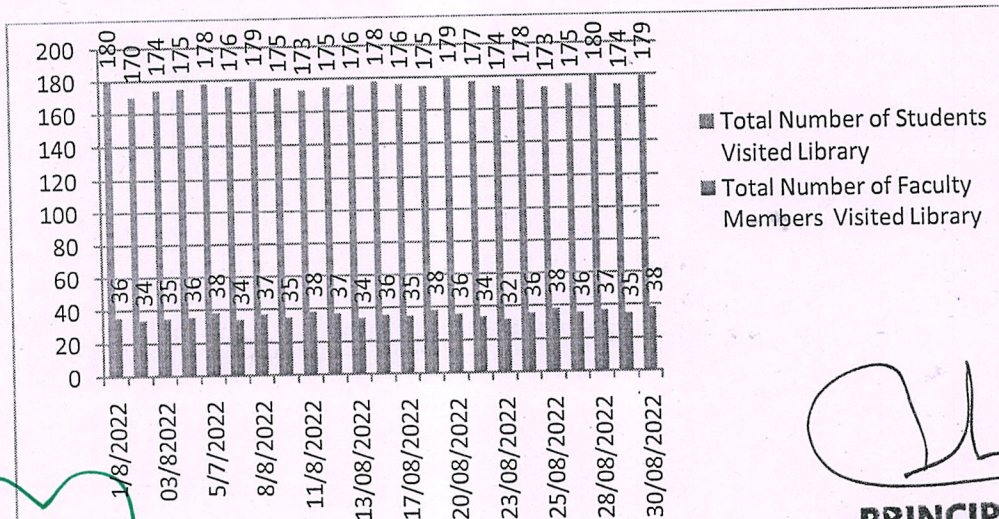

SRI BHARATHI ENGINEERING COLLEGE FOR WOMEN

(Approved By AICTE, New Delhi and Affiliated to Anna University, Chennai)
Kaikkurichi, Pudukkottai – 622 303.

DAILY LIBRARY USAGE BY FACULTY MEMBERS AND STUDENTS MONTHWISE AUGUST- 2022

No. of Students Enrolled	256
No. of Faculties	50
Total (A)	306

S.No	Date	No. of Students Entry	No. of Staff Entry	Total Per Day Entry (B)	Per Day Percentage (B/A)*100
1	01/08/2022	180	36	216	70.588
2	02/08/2022	170	34	204	66.660
3	03/08/2022	174	35	209	68.300
4	04/08/2022	175	36	211	68.950
5	05/07/2022	178	38	216	70.588
6	06/08/2022	176	34	210	68.627
7	08/08/2022	179	37	216	70.588
8	10/08/2022	175	35	210	68.627
9	11/08/2022	173	38	211	68.950
10	12/08/2022	175	37	212	69.218
11	13/08/2022	176	34	210	68.627
12	16/08/2022	178	36	214	68.672
13	17/08/2022	176	35	211	70.588
14	18/08/2022	175	38	213	69.607
15	20/08/2022	179	36	215	70.261
16	22/08/2022	177	34	211	68.950
17	23/08/2022	174	32	206	67.320
18	24/08/2022	178	36	214	68.672
19	25/08/2022	173	38	211	68.950
20	27/08/2022	175	36	211	70.261
21	28/08/2022	180	37	217	70.905
22	29/08/2022	174	35	209	68.300
23	30/08/2022	179	38	217	70.915
Average		176	35	211	69.200

Dr. S. THILAGAVATHI M.E., Ph.D.,
PRINCIPAL
SRI BHARATHI ENGINEERING
COLLEGE FOR WOMEN
Kaikkurchi - 622 303, Pudukkottai Dt.

PRINCIPAL
SRI BHARATHI ENGINEERING
COLLEGE FOR WOMEN
KAIKKURICHI - 622 303.
PUDUKKOTTAI DISTRICT