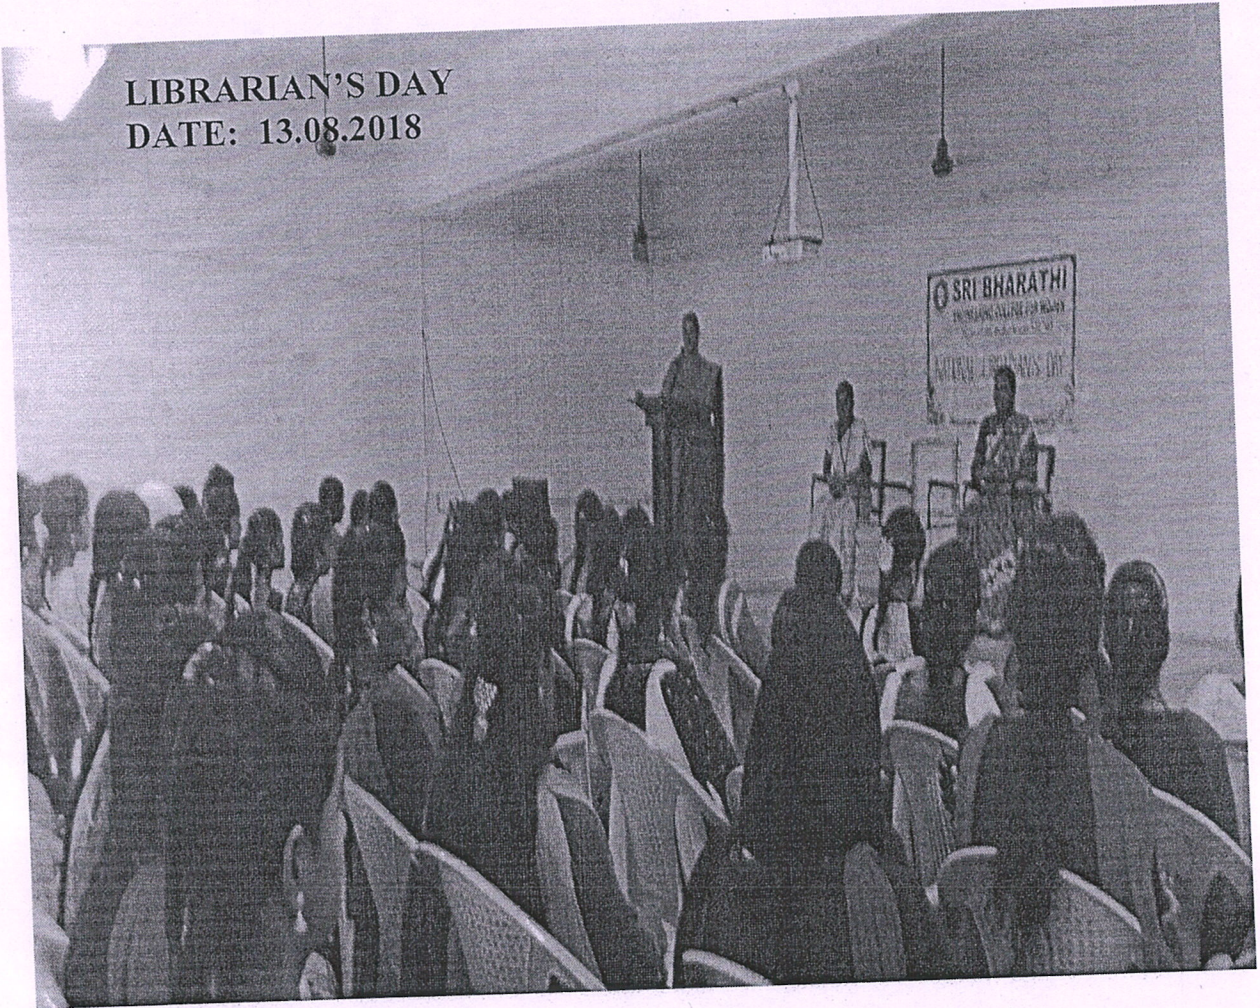

LIBRARIAN'S DAY
DATE: 13.08.2018

~~The Principal~~
SRI BHARATHI ENGINEERING
COLLEGE FOR WOMEN
KAIKKURICHI - 622 303,
PUDUKKOTTAI DISTRICT

Dr. S. THILAGAVATHI M.E., Ph.D.,
PRINCIPAL
SRI BHARATHI ENGINEERING
COLLEGE FOR WOMEN
Kaikkurchi - 622 303, Pudukkottai Dt.