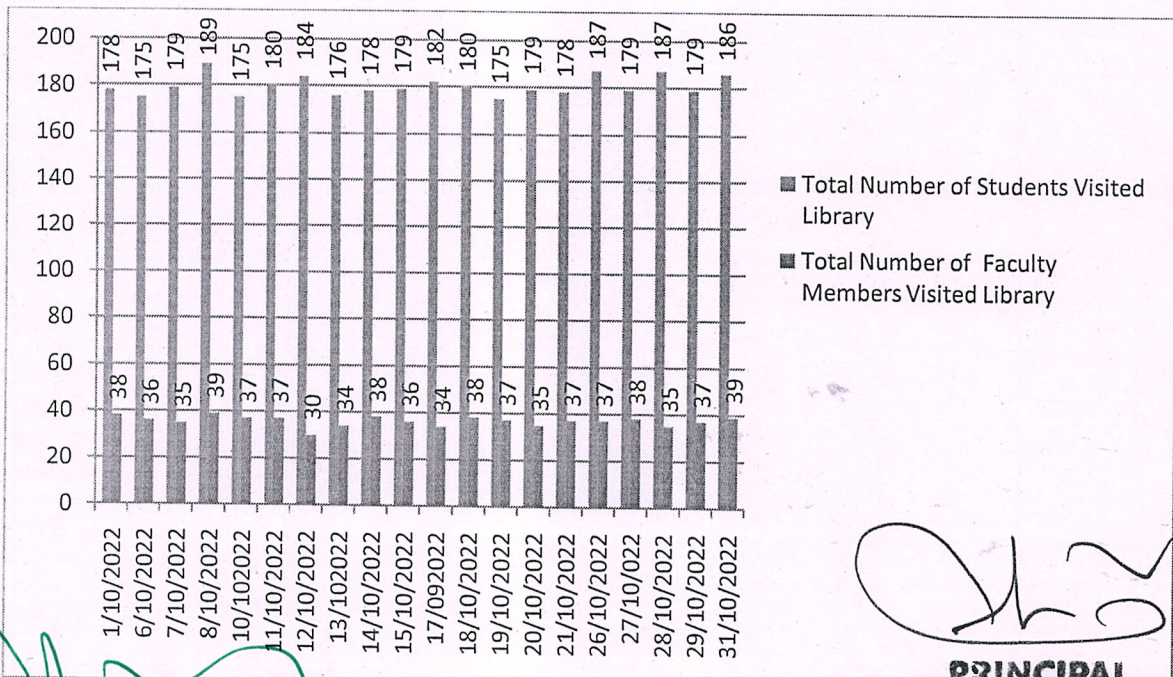

No. of Students Enrolled	256
No. of Faculties	50
Total (A)	306

S.No	Date	No. of Students Entry	No. of Staff Entry	Total Per Day Entry (B)	Per Day Percentage (B/A)*100
1	01/10/2022	178	38	216	70.588
2	06/10/2022	175	36	211	68.954
3	07/10/2022	179	35	214	69.934
4	08/10/2022	189	39	228	74.509
5	10/10/2022	175	37	212	69.281
6	11/10/2022	180	37	217	70.915
7	12/10/2022	184	30	214	69.934
8	13/10/2022	176	34	210	68.627
9	14/10/2022	178	38	216	70.588
10	15/10/2022	179	36	215	70.261
11	17/09/2022	182	34	216	70.588
13	18/10/2022	180	38	218	71.241
14	19/10/2022	175	37	212	69.281
15	20/10/2022	179	35	214	69.934
16	21/10/2022	178	37	215	70.261
17	26/10/2022	187	37	224	73.202
18	27/10/2022	179	38	217	70.915
18	28/10/2022	187	35	222	72.549
19	29/10/2022	179	37	216	70.588
20	31/10/2022	186	39	225	73.529
Average		180	36	216	70.78