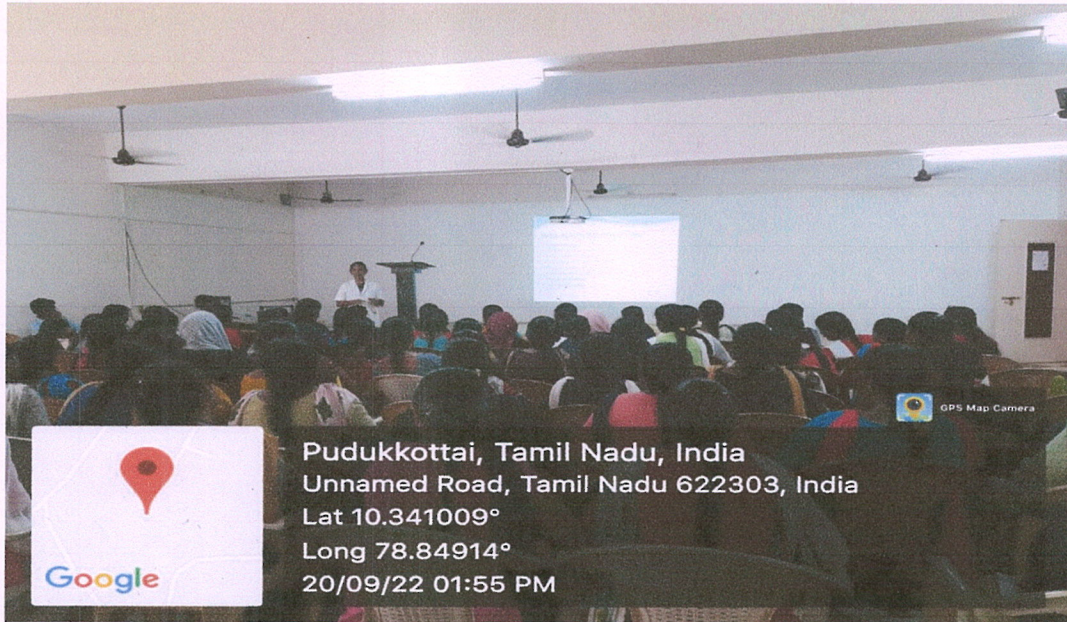

SRI BHARATHI ENGINEERING COLLEGE FOR WOMEN

(Approved by AICTE, Affiliated to Anna University, Chennai, India)

Kaikkurichi, Pudukkottai – 622 303

6. SEMINAR HALLS SEMINAR HALL-I

SEMINAR HALL-II