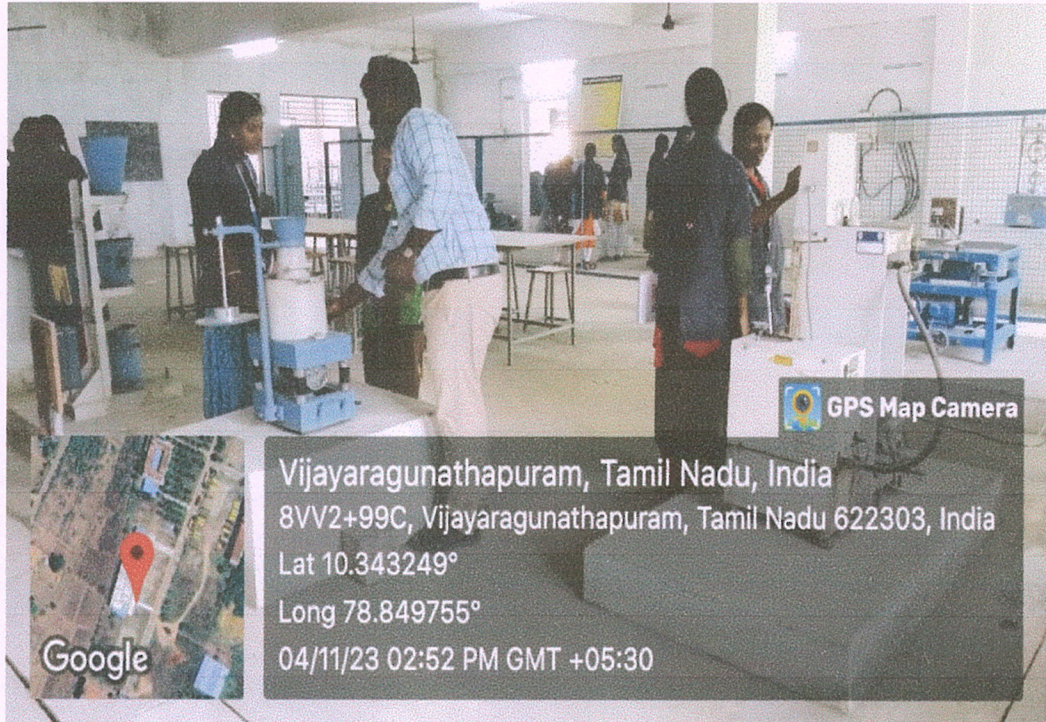

SRI BHARATHI ENGINEERING COLLEGE FOR WOMEN

(Approved by AICTE, Affiliated to Anna University, Chennai, India)

Kaikkurichi, Pudukkottai – 622 303

CONCRETE LAB

Dr. S. THILAGAVATHI M.E., Ph.D.,

PRINCIPAL

SRI BHARATHI ENGINEERING
COLLEGE FOR WOMEN

Kaikkurichi - 622 303, Pudukkottai Dt.