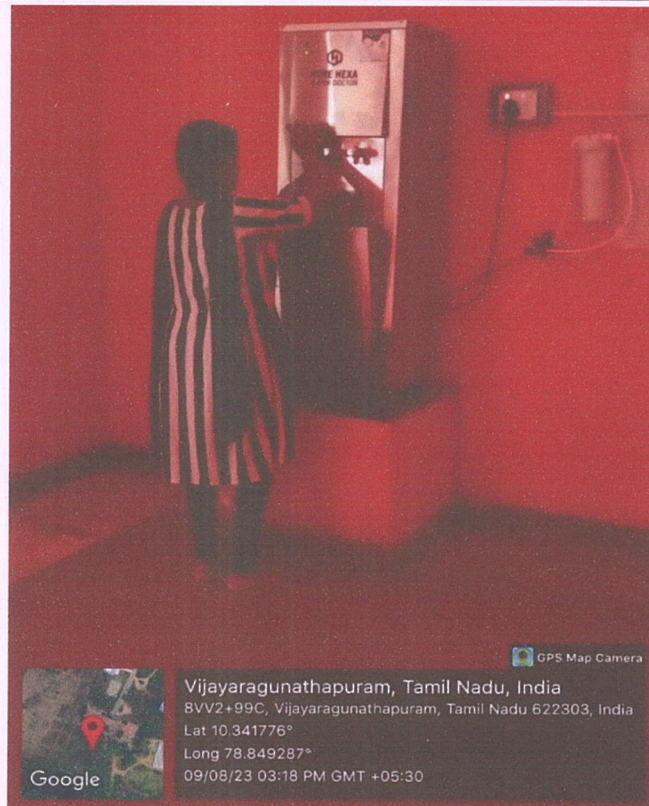

SRI BHARATHI ENGINEERING COLLEGE FOR WOMEN

(Approved by AICTE, Affiliated to Anna University, Chennai, India)

Kaikkurichi, Pudukkottai – 622 303

3. SOLAR POWER PLANT AND RO PURIFIER

Dr. S. THILAGAVATHI M.E., Ph.D.,
PRINCIPAL
SRI BHARATHI ENGINEERING
COLLEGE FOR WOMEN
Kaikkurichi - 622 303, Pudukkottai Dt.