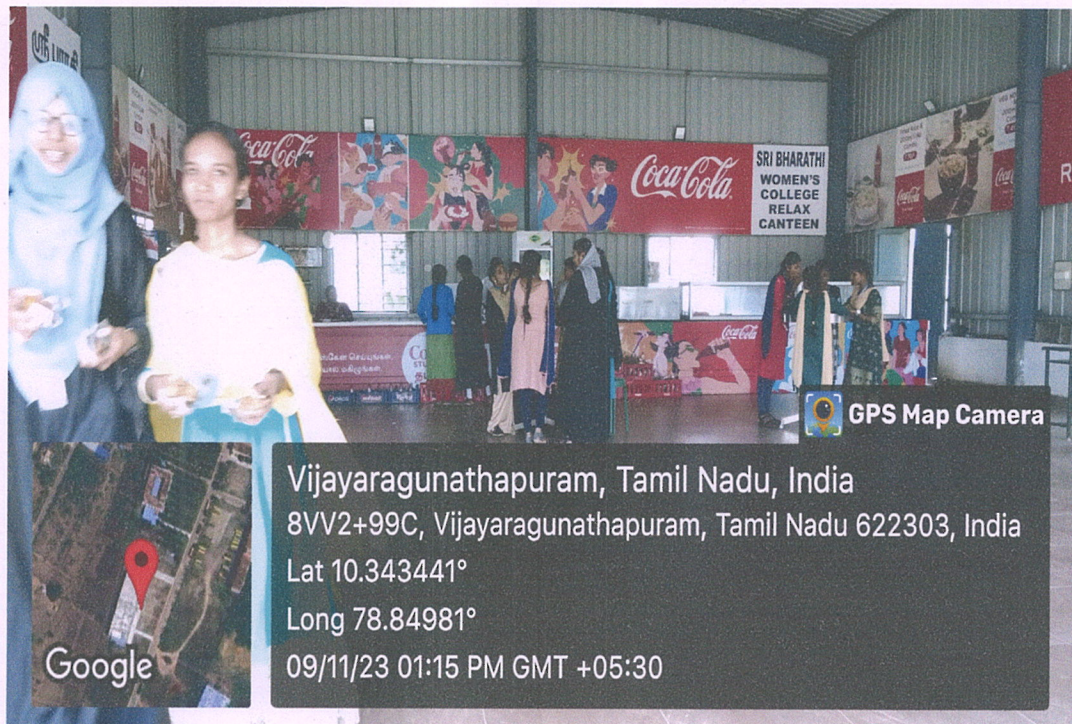

SRI BHARATHI ENGINEERING COLLEGE FOR WOMEN

(Approved by AICTE, Affiliated to Anna University, Chennai, India)

Kaikkurichi, Pudukkottai – 622 303

8. CANTEEN

Dr. S. THILAGAVATHI M.E., Ph.D.,
PRINCIPAL
SRI BHARATHI ENGINEERING
COLLEGE FOR WOMEN
Kaikkurichi - 622 303, Pudukkottai Dt.