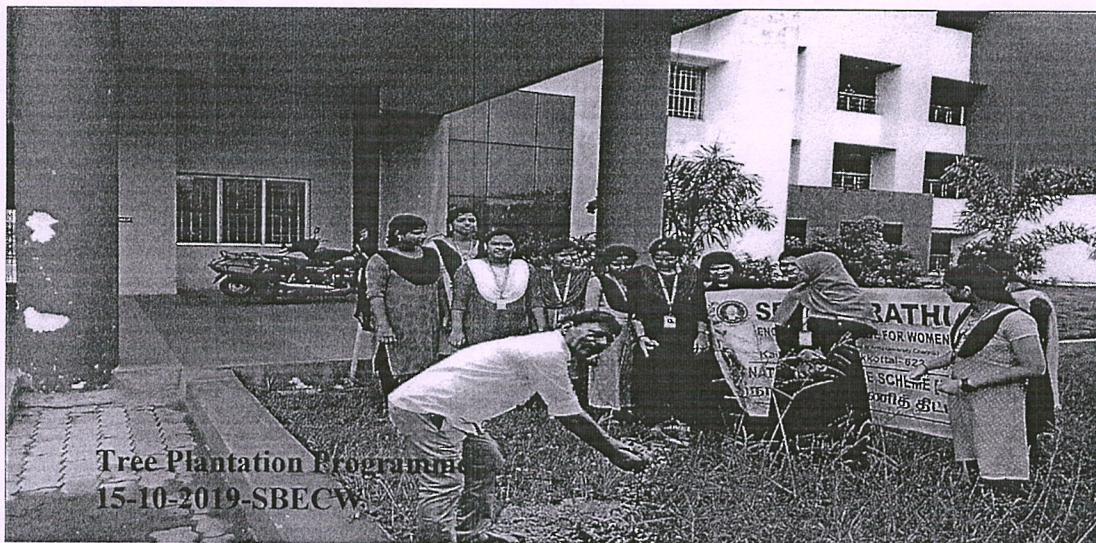

KAIKKURICHI, PUDUKKOTTAI-622 303.

TREE PLANTATION PROGRAMME

REPORT

EVENT DATE: 15-10-2019

VENUE: College Campus at SBECW

ORGANIZED BY : NSS Unit

NO.OF NSS VOLUNTEERS PARTICIPATED: 15

“Tree Plantation Programme” was organized in our college campus in association with NSS unit on 15th October 2019. Our Chairman Mr.G.Dhanasekaran planted saplings for the remembrance of Dr.A.P.J Abdul Kalam birth Anniversary. 15 NSS Volunteer students from various departments of our college and Faculty members had participated and planted saplings.