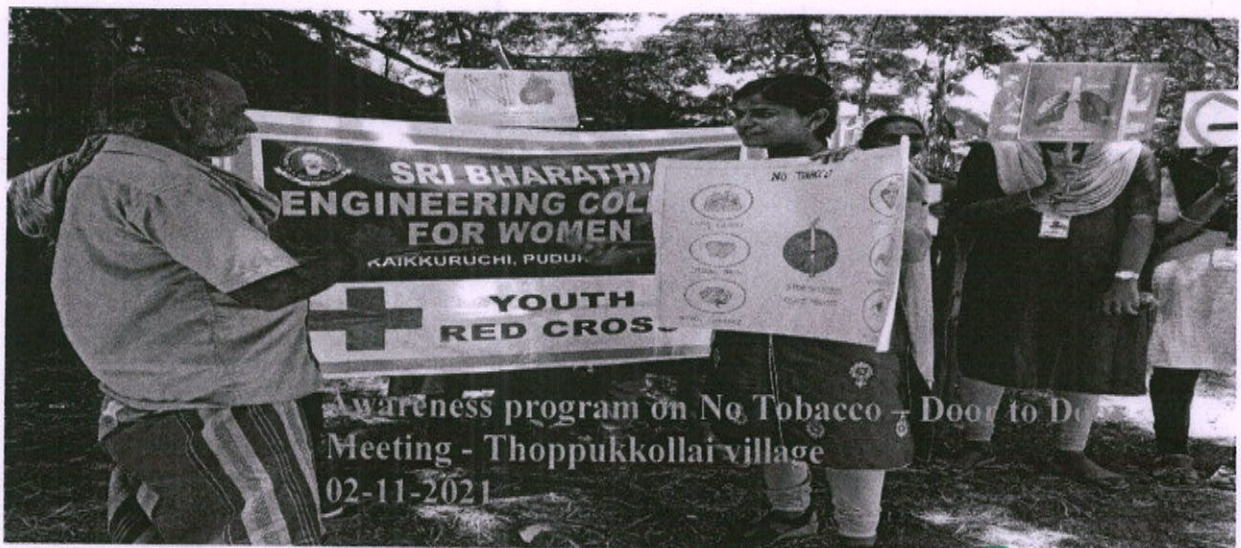

REPORT

EVENT DATE: 02-11-2021

VENUE: Thoppukkollai

ORGANIZED BY : YRC Unit

NO. OF BENEFICIARIES: 76

NO. OF YRC VOLUNTEERS PARTICIPATED: 32

“Awareness program on No Tobacco” – Door to Door Meeting” was conducted on 02nd November 2021 in Thoppukkollai village. YRC volunteer students shared that the tobacco epidemic is one of the biggest public health threats that the world has ever faced and 1.2 million deaths from exposure to second-hand smoke. All forms of tobacco are harmful and there is no safe level of exposure to tobacco. Cigarette smoking is the most common form of tobacco use worldwide. Tobacco use contributes to poverty by diverting household spending from basic needs such as food and shelter to tobacco. The students shared the impact of using tobacco.