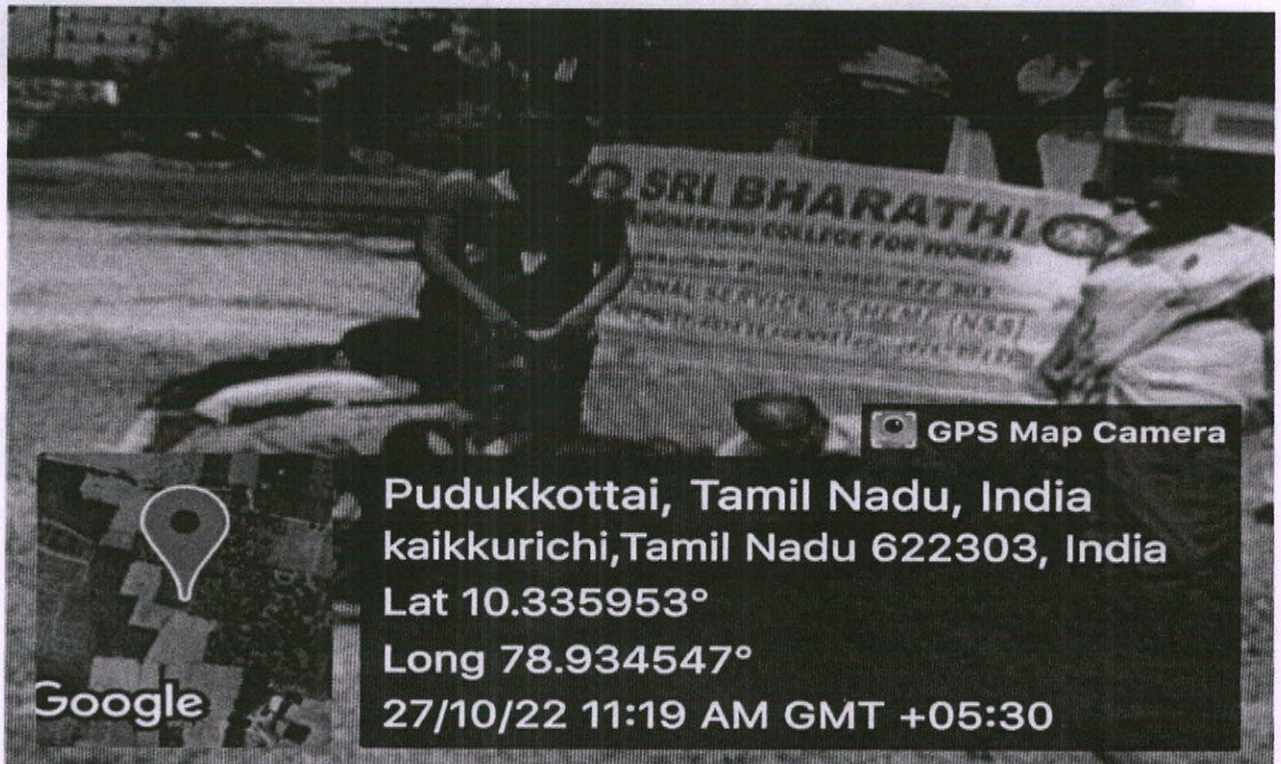

SRI BHARATHI ENGINEERING COLLEGE FOR WOMEN

(Approved by AICTE, New Delhi & Affiliated to Anna University, Chennai)

KAIKKURICHI, PUDUKKOTTAI-622 303.

TREE PLANTATION PROGRAMME

REPORT

EVENT DATE: 27-08-2022

VENUE: Government Elementary School, Vijayaragunathapuram

ORGANIZED BY : NSS Unit

NO. OF BENEFICIARIES: 42

NO. OF NSS VOLUNTEERS PARTICIPATED: 20

“Tree Plantation Programme” was organized at Government Elementary School, Vijayaragunathapuram in association with NSS unit on 27th August 2022. 20 NSS Volunteer students from various departments of our college and Faculty members had participated and planted saplings.

Dr. S. THILAGAVATHI M.E., Ph.D.,
PRINCIPAL
SRI BHARATHI ENGINEERING
COLLEGE FOR WOMEN
Kaikkurchi - 622 303, Pudukkottai Dt.