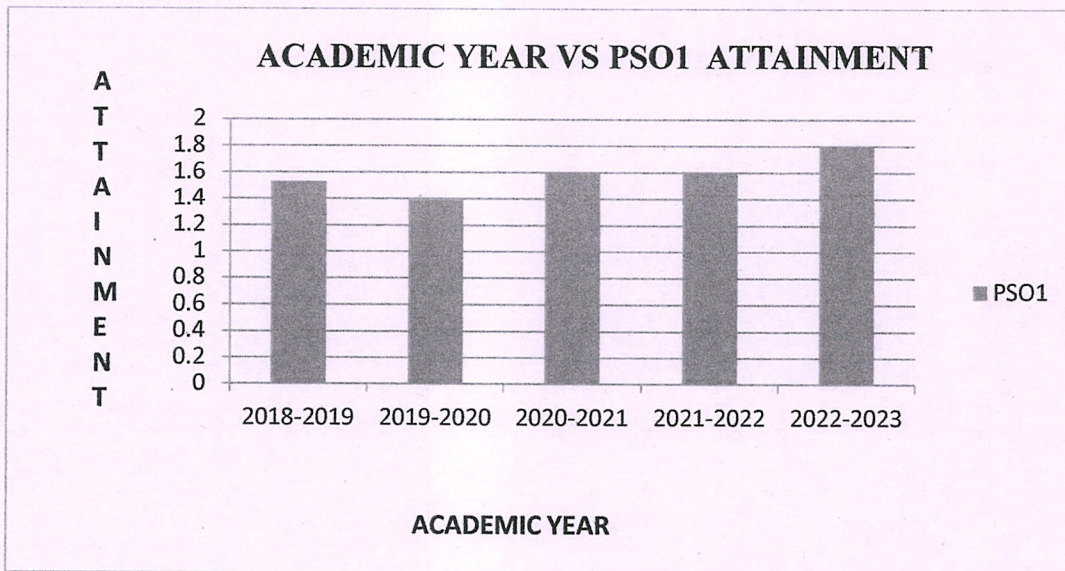

Dr. S.THILAGAVATHI M.E.,Ph.D.,
PRINCIPAL
SRI BHARATHI ENGINEERING
COLLEGE FOR WOMEN
Kaikkurchi - 622 303, Pudukkottai Dt.