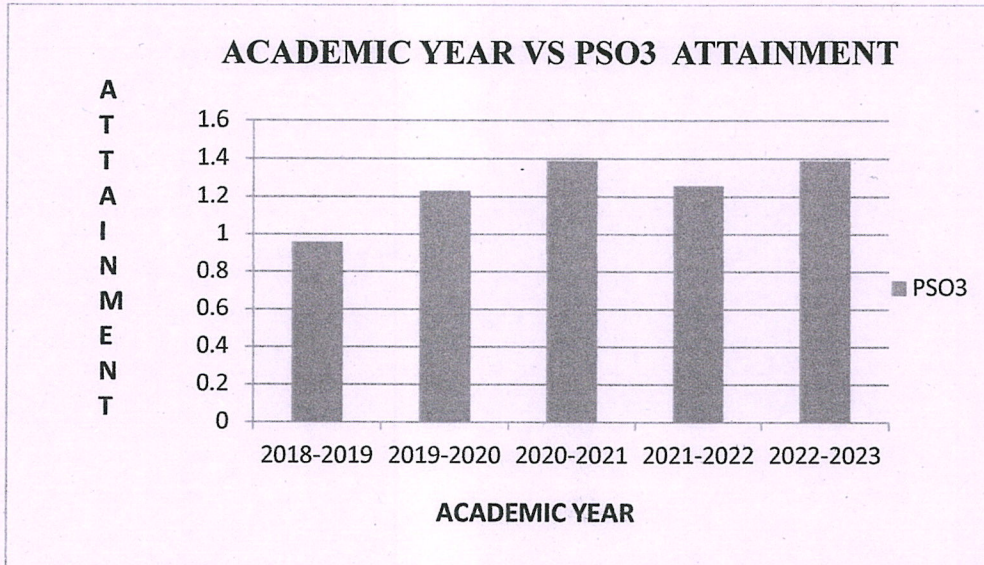

[Signature]
HOD/ CSE
HOD / CSE
SRI BHARATHI ENGINEERING
COLLEGE FOR WOMEN
KAIKKURICHI,
PUDUKKOTTAI - 622 303

[Signature]
PRINCIPAL
PRINCIPAL
SRI BHARATHI ENGINEERING
COLLEGE FOR WOMEN
KAIKKURCHI - 622 303.
PUDUKKOTTAI DISTRICT

[Signature]
Dr. S.THILAGAVATHI M.E.,Ph.D.,
PRINCIPAL
SRI BHARATHI ENGINEERING
COLLEGE FOR WOMEN
Kaikkurchi - 622 303, Pudukkottai Dt.