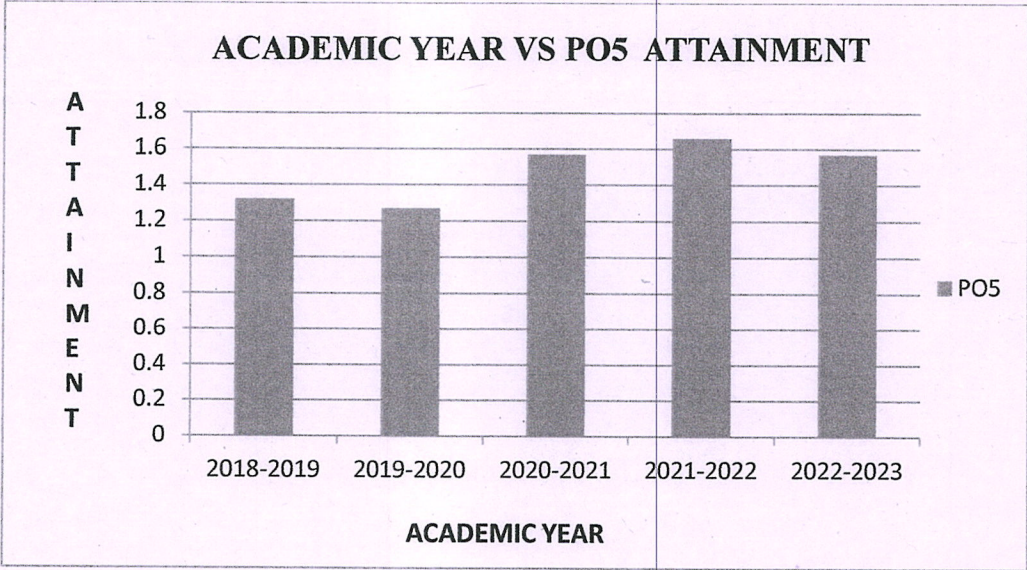

Dr. S.THILAGAVATHI M.E., Ph.D.,
PRINCIPAL
SRI BHARATHI ENGINEERING
COLLEGE FOR WOMEN
Kaikkurchi - 622 303, Pudukkottai Dt.