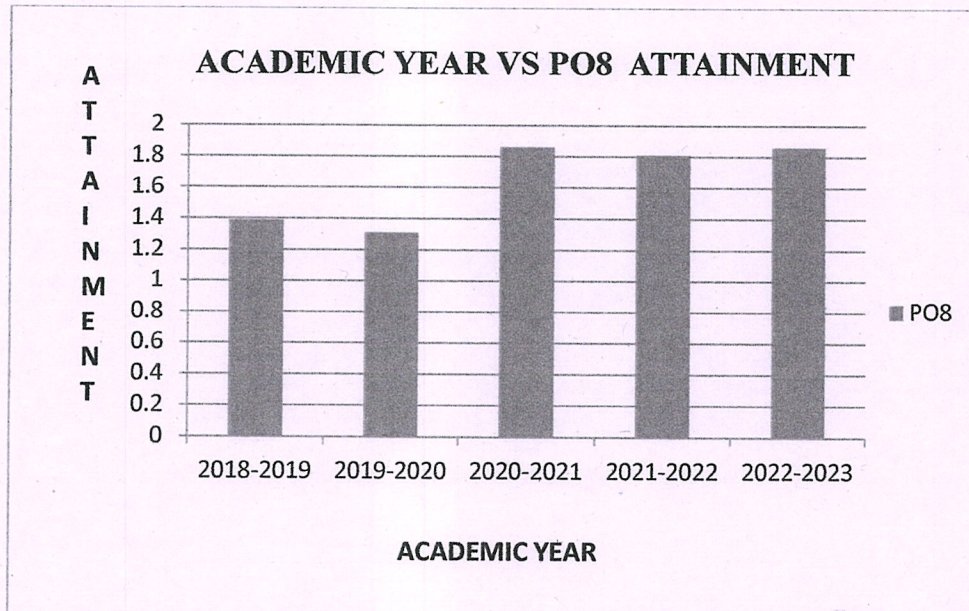

ACADEMIC YEAR VS PO3 ATTAINMENT

ACADEMIC YEAR VS PO4 ATTAINMENT

Dr. **S.THILAGAVATHI M.E., Ph.D.**,
PRINCIPAL
SRI BHARATHI ENGINEERING
COLLEGE FOR WOMEN
Kaikkurchi - 622 303, Pudukkottai Dt.

Dr. S.THILAGAVATHI M.E., Ph.D.,
PRINCIPAL
SRI BHARATHI ENGINEERING
COLLEGE FOR WOMEN
Kaikkurchi - 622 303, Pudukkottai Dt.