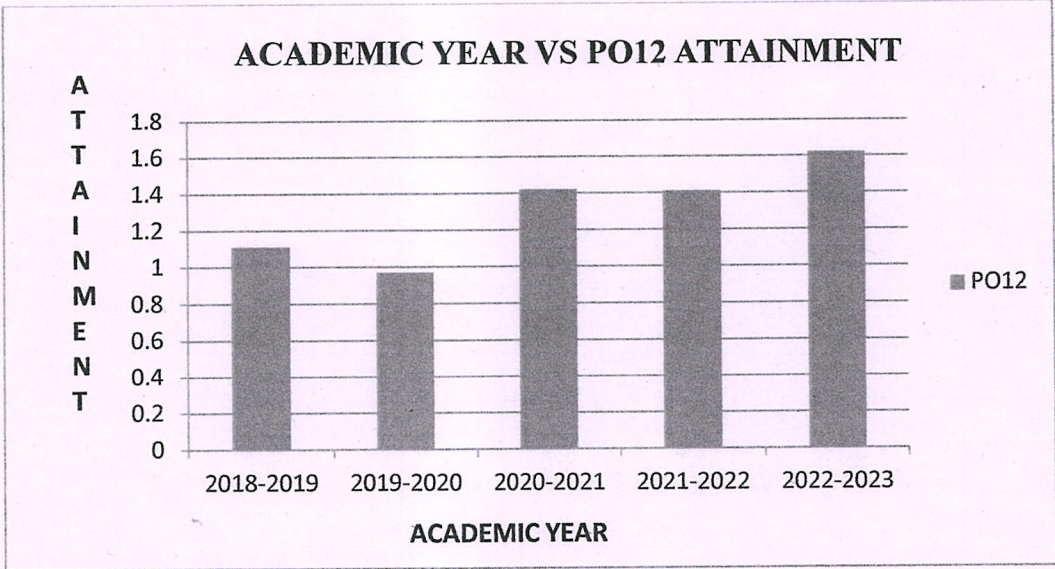

Dr. S.THILAGAVATHI M.É., Ph.D.,
PRINCIPAL
SRI BHARATHI ENGINEERING
COLLEGE FOR WOMEN
Kaikkurchi - 622 303, Pudukkottai Dt.