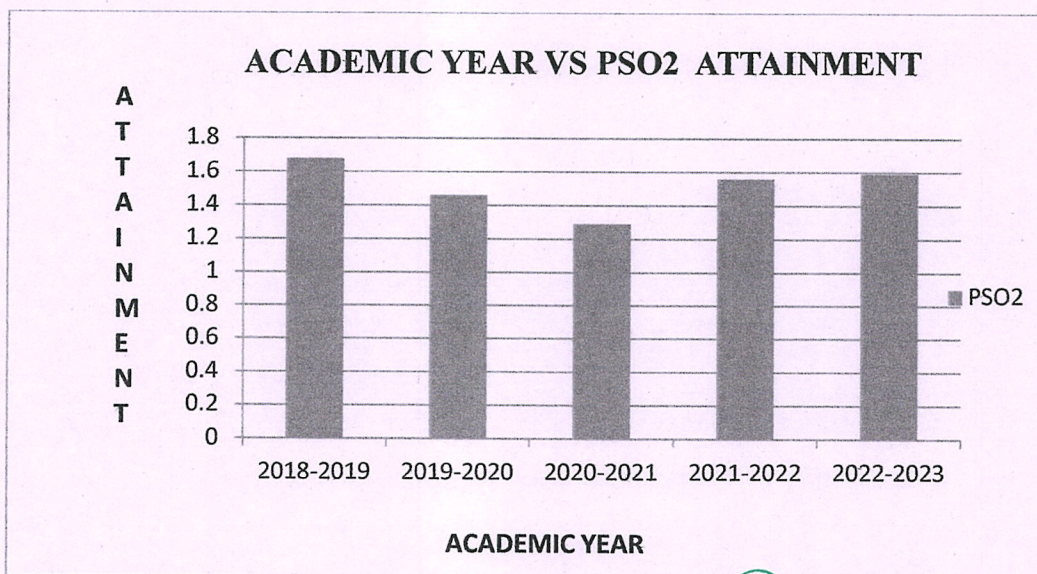

Dr. S.THILAGAVATHI M.E.,Ph.D.,
PRINCIPAL
SRI BHARATHI ENGINEERING
COLLEGE FOR WOMEN
Kaikkurchi - 622 303, Pudukkottai Dt.