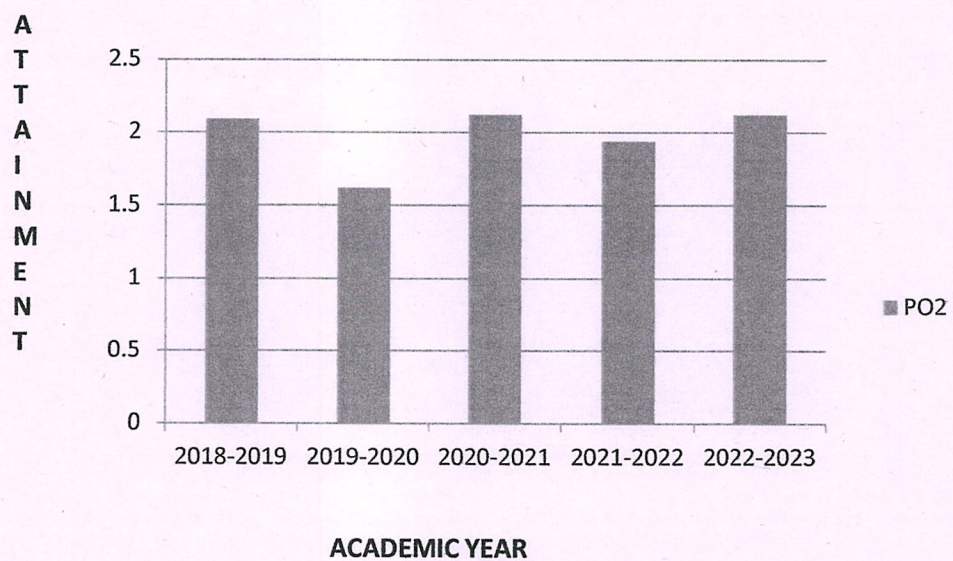

ACADEMIC YEAR VS PO2 ATTAINMENT

Dr. S.THILAGAVATHI M.E.,Ph.D.,
PRINCIPAL
SRI BHARATHI ENGINEERING
COLLEGE FOR WOMEN
Kaikkurchi - 622 303, Pudukkottai Dt.