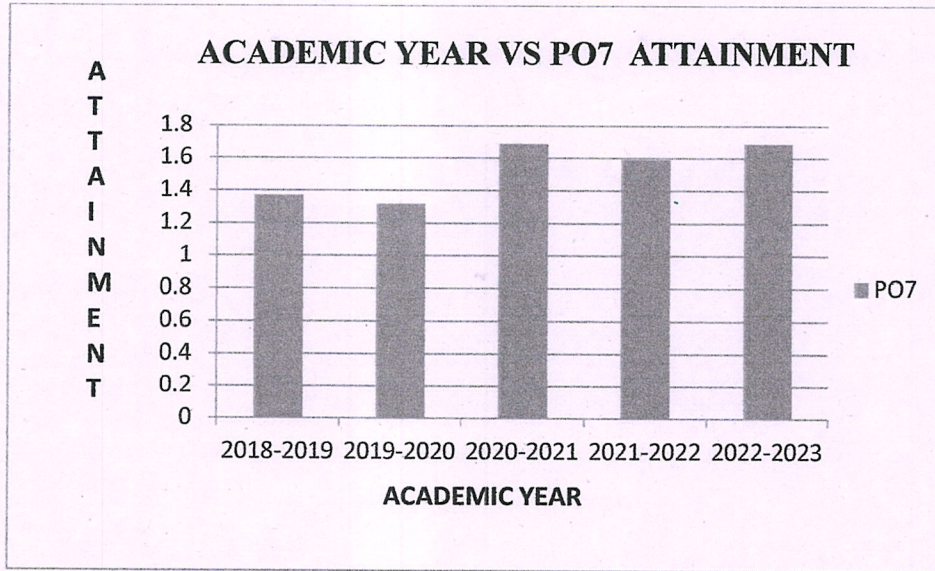

ACADEMIC YEAR VS PO3 ATTAINMENT

ACADEMIC YEAR VS PO4 ATTAINMENT

Dr. **S.THILAGAVATHI M.E., Ph.D.**,
PRINCIPAL
SRI BHARATHI ENGINEERING
COLLEGE FOR WOMEN
Kaikkurchi - 622 303, Pudukkottai Dt.

Dr. S.THILAGAVATHI M.E., Ph.D.,
PRINCIPAL
SRI BHARATHI ENGINEERING
COLLEGE FOR WOMEN
Kaikkurchi - 622 303, Pudukkottai Dt.