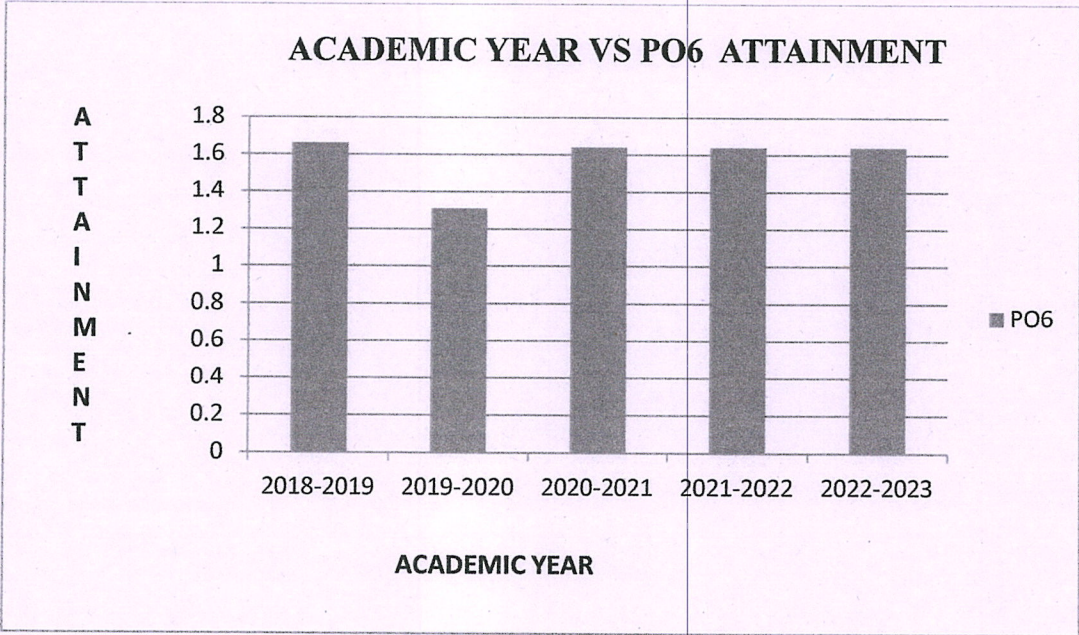

Dr. S.THILAGAVATHI M.E., Ph.D.,
PRINCIPAL
SRI BHARATHI ENGINEERING
COLLEGE FOR WOMEN
Kaikkurchi - 622 303, Pudukkottai Dt.