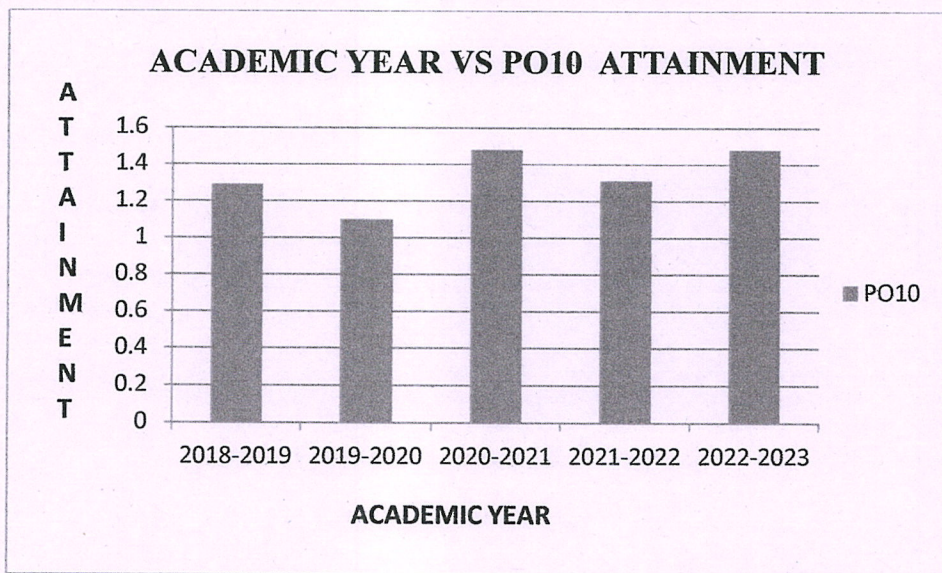

Dr. S.THILAGAVATHI M.E., Ph.D.,
PRINCIPAL
SRI BHARATHI ENGINEERING
COLLEGE FOR WOMEN
Kaikkurchi - 622 303, Pudukkottai Dt.