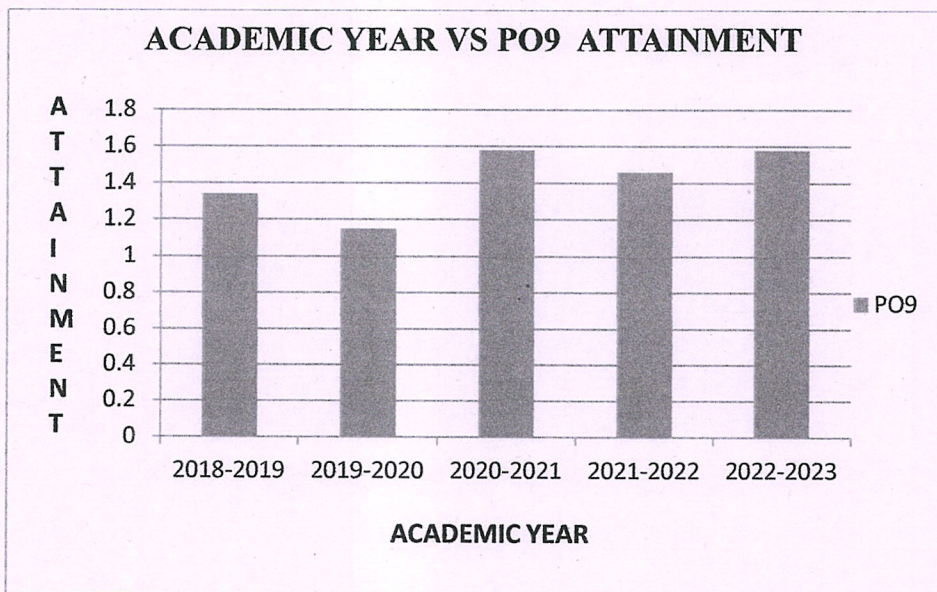

Dr. S.THILAGAVATHI M.E., Ph.D.,
PRINCIPAL
SRI BHARATHI ENGINEERING
COLLEGE FOR WOMEN
Kaikkurchi - 622 303, Pudukkottai Dt.