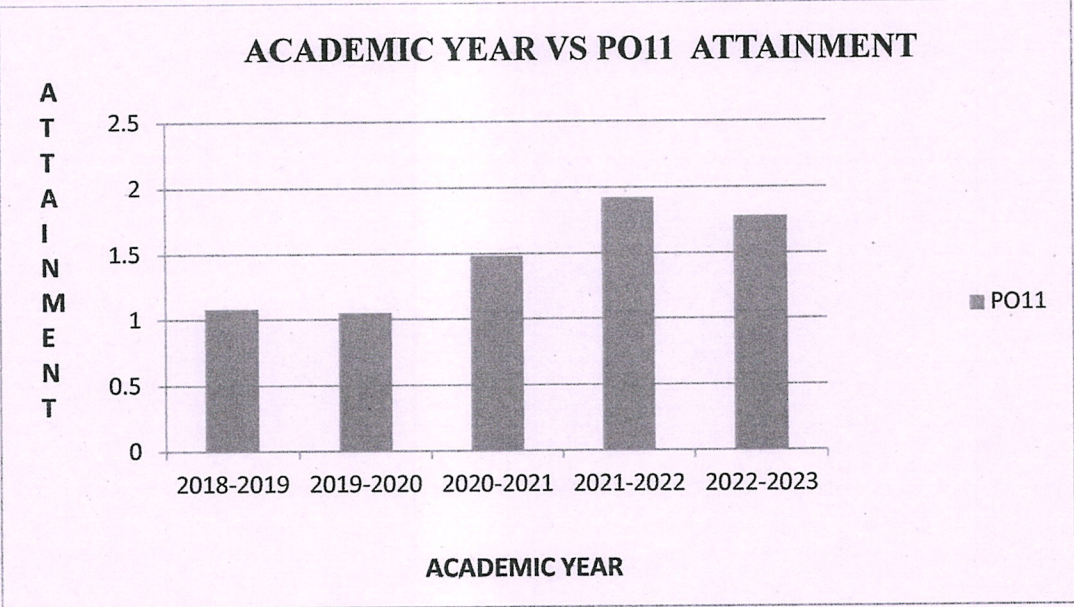

Dr. S.THILAGAVATHI M.É., Ph.D.,
PRINCIPAL
SRI BHARATHI ENGINEERING
COLLEGE FOR WOMEN
Kaikkurchi - 622 303, Pudukkottai Dt.