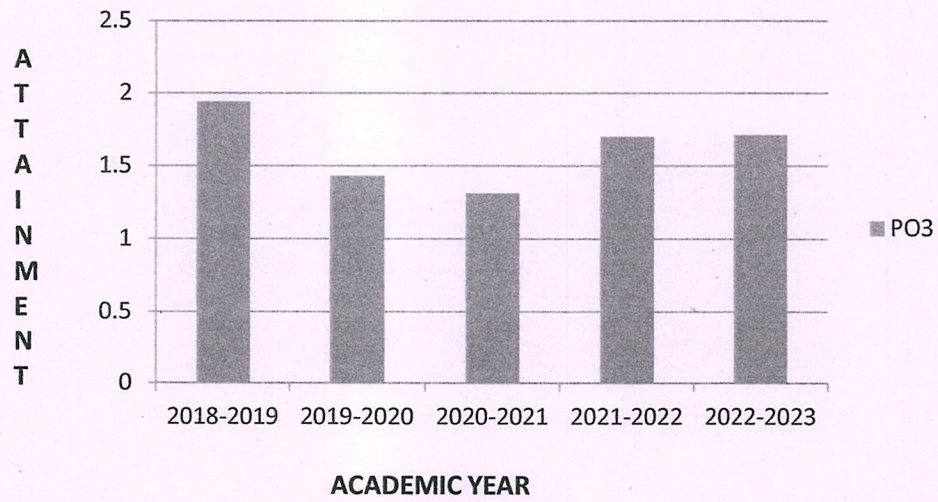

ACADEMIC YEAR VS PO3 ATTAINMENT