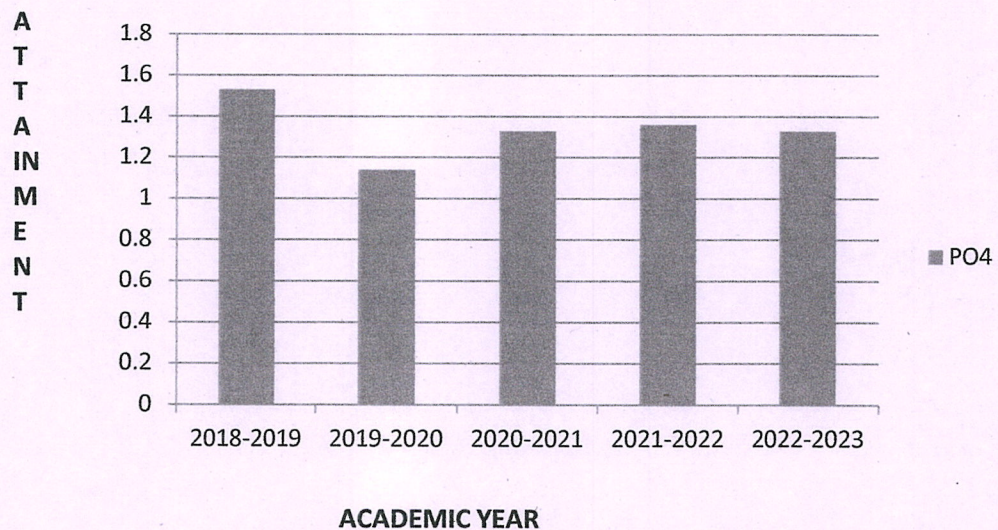

ACADEMIC YEAR VS PO4 ATTAINMENT

Dr. **S.THILAGAVATHI M.E., Ph.D.**,
PRINCIPAL
SRI BHARATHI ENGINEERING
COLLEGE FOR WOMEN
Kaikkurchi - 622 303, Pudukkottai Dt.