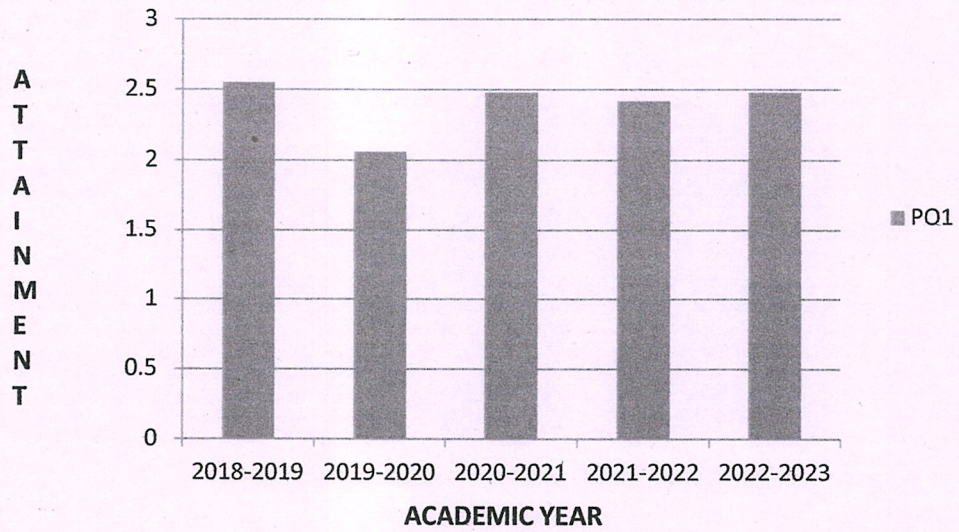

ACADEMIC YEAR VS PO1 ATTAINMENT